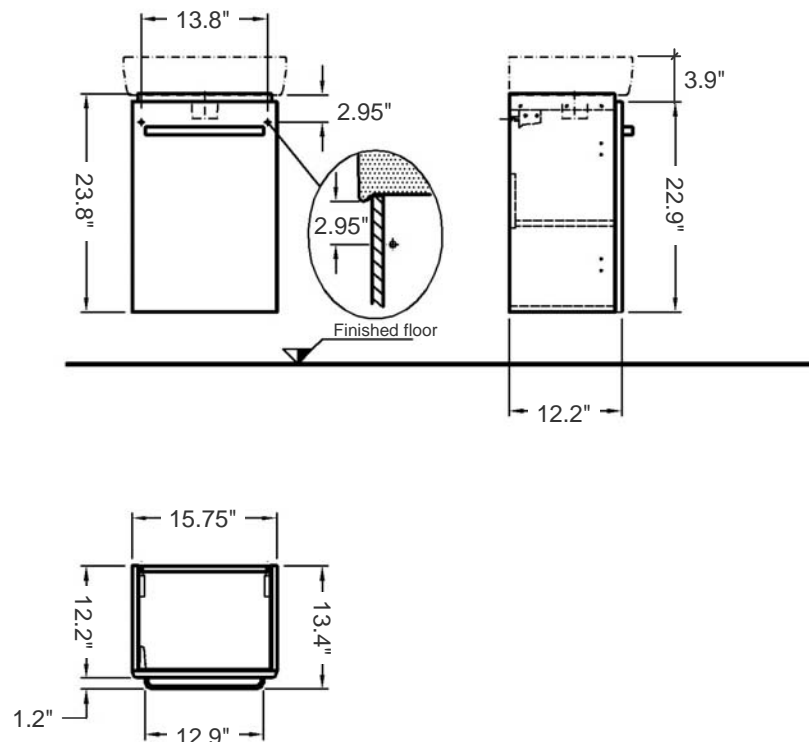

# Comprimo

Wall-mount or freestanding one-door Vanity Cabinet with white ceramic Sink

Item number: 862045-276145

Overall Dimensions: 17.7" L x 13.4" W x 27.7" H

Basin Area (basin interior dimensions): 15.4" L x 7.9" W x 3.9" H

Approx. total weight: 48 lbs (vanity cabinet + sink)

Material:

Vanity cabinet: Moisture resistant melamine-faced chipboard (body)/ MDF (door front)

Door handle & vanity legs: Anodize Aluminum

Sink: Vitreous china

Options (not included and sold separately): 2-pc set, 6" H vanity Legs in polished chrome finish, i.e. Ref. 500550

All dimensions are nominal

*Faucet not included. Shown only for photographic purposes*

BISSONNET