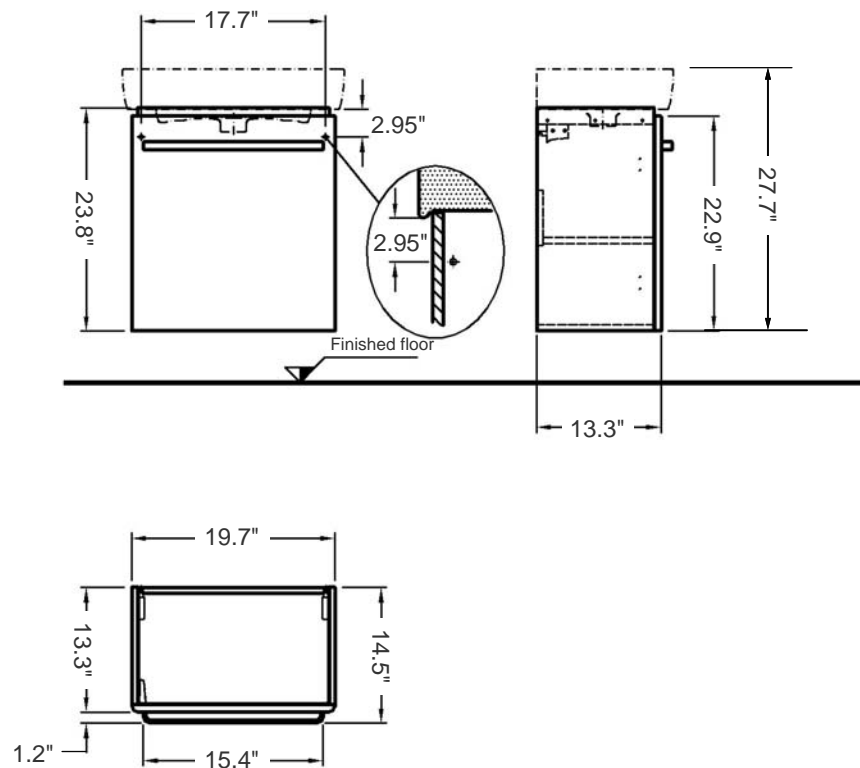

# Comprimo

Wall-mount or freestanding one-door Vanity Cabinet with white ceramic Sink

Item number: 862055-226155

Overall Dimensions: 21.7" L x 14.7" W x 27.7" H

Basin Area (basin interior dimensions): 19.3" L x 8.9" W x 4.7" H

Approx. total weight: 60 lbs (vanity cabinet + sink)

Material:

Vanity cabinet: Moisture resistant melamine-faced chipboard (body)/ MDF (door front)

Door handle & vanity legs: Anodize Aluminum

Sink: Vitreous china

Options (not included and sold separately): 2-pc Set, 6" H vanity Legs in polished chrome finish, i.e. Ref. 500550

All dimensions are nominal

*Faucet not included. Shown only for photographic purposes*

BISSONNET