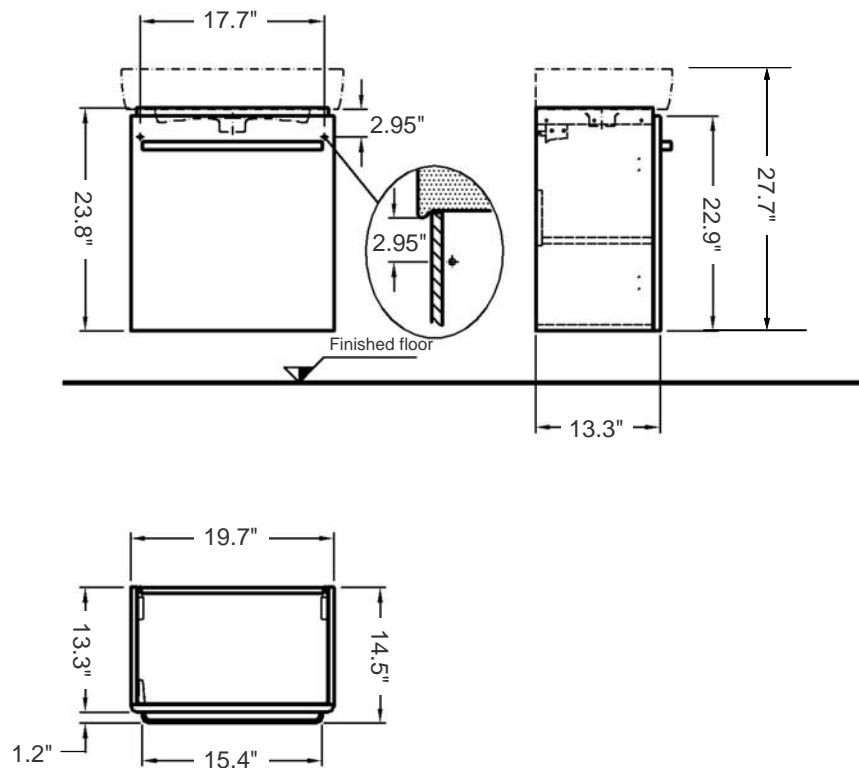

Comprimo

Wall-mount or freestanding one-door Vanity Cabinet with white ceramic Sink

Item number: 862055-226155

Overall Dimensions: 21.7" L x 14.7" W x 27.7" H

Basin Area (basin interior dimensions): 19.3" L x 8.9" W x 4.7" H

Approx. total weight: 60 lbs (vanity cabinet + sink)

Material:

Vanity cabinet: Moisture resistant melamine-faced chipboard (body)/ MDF (door front)

Door handle & vanity legs: Anodize Aluminum

Sink: Vitreous china

Included components: Vanity cabinet, ceramic sink, and wall-mounting hardware kit

Options (not included and sold separately): 2-pc Set, 6" H vanity Legs in polished chrome finish, i.e. Ref. 500550

All dimensions are nominal