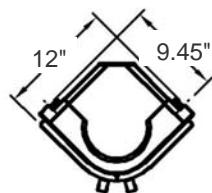

Comprimo

Wall-mount or freestanding two-door corner Vanity Cabinet with white ceramic Sink

Item number: 862132-276132

Overall Dimensions: 17.7" L x 15.5" W x 12.6" wall sides x 27.7" H

Basin Area (basin interior dimensions): 9.45" Diameter x 3.9" H

Approx. total Weight: 37 lbs (vanity cabinet + sink)

Material:

Vanity cabinet: Moisture resistant melamine-faced chipboard (body)/ MDF (doors front)

Door handles: Anodized Aluminum

Sink: Vitreous china

Color/Finish:

Vanity: Glossy white (door fronts)/ Matte white (body)/ Polished chrome (door handles)

Ceramic sink: White

Features: Soft-closing cabinet hinges, one interior fixed shelf, and ceramic sink w/ overflow and 1 faucet hole

Included components: Vanity cabinet, ceramic sink, and wall-mounting hardware kit

Options (not included and sold separately): 2-pc Set 6" H vanity Legs in polished chrome finish, i.e. Ref. 500550

All dimensions are nominal

Faucet not included. Shown only for photographic purposes

BISSONNET

Tel. (610) 454-1295 · Fax (610) 454-9385 · info@bissonnet.net · www.bissonnet.net