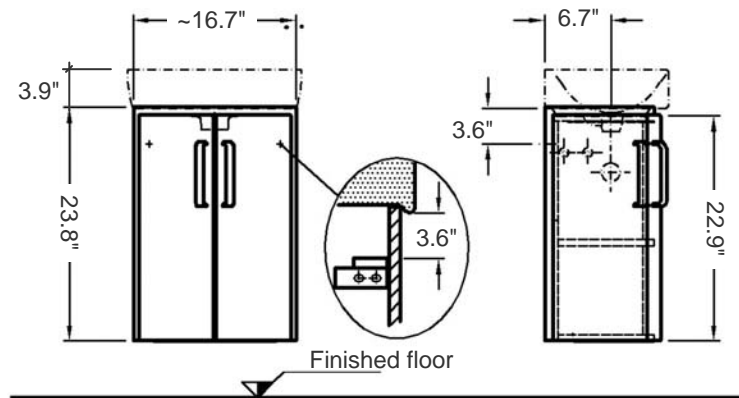

Comprimo

Wall-mount or freestanding two-door corner Vanity Cabinet with white ceramic Sink

Item number: 862132-276132

Overall Dimensions: 17.7" L x 15.5" W x 12.6" wall sides x 27.7" H

Basin Area (basin interior dimensions): 9.45" Diameter x 3.9" H

Approx. total Weight: 37 lbs (vanity cabinet + sink)

Material:

Vanity cabinet: Moisture resistant melamine-faced chipboard (body)/ MDF (doors front)

Door handles: Anodized Aluminum

Sink: Vitreous china

Color/Finish:

Vanity: Glossy white (door fronts)/ Matte white (body)/ Polished chrome (door handles)

Ceramic sink: White

Features: Soft-closing cabinet hinges, one interior fixed shelf, and ceramic sink w/ overflow and 1 faucet hole

Included components: Vanity cabinet, ceramic sink, and wall-mounting hardware kit

Options (not included and sold separately): 2-pc Set 6" H vanity Legs in polished chrome finish, i.e. Ref. 500550

All dimensions are nominal

Faucet not included. Shown only for photographic purposes

BISSONNET

Tel. (610) 454-1295 · Fax (610) 454-9385 · info@bissonnet.net · www.bissonnet.net