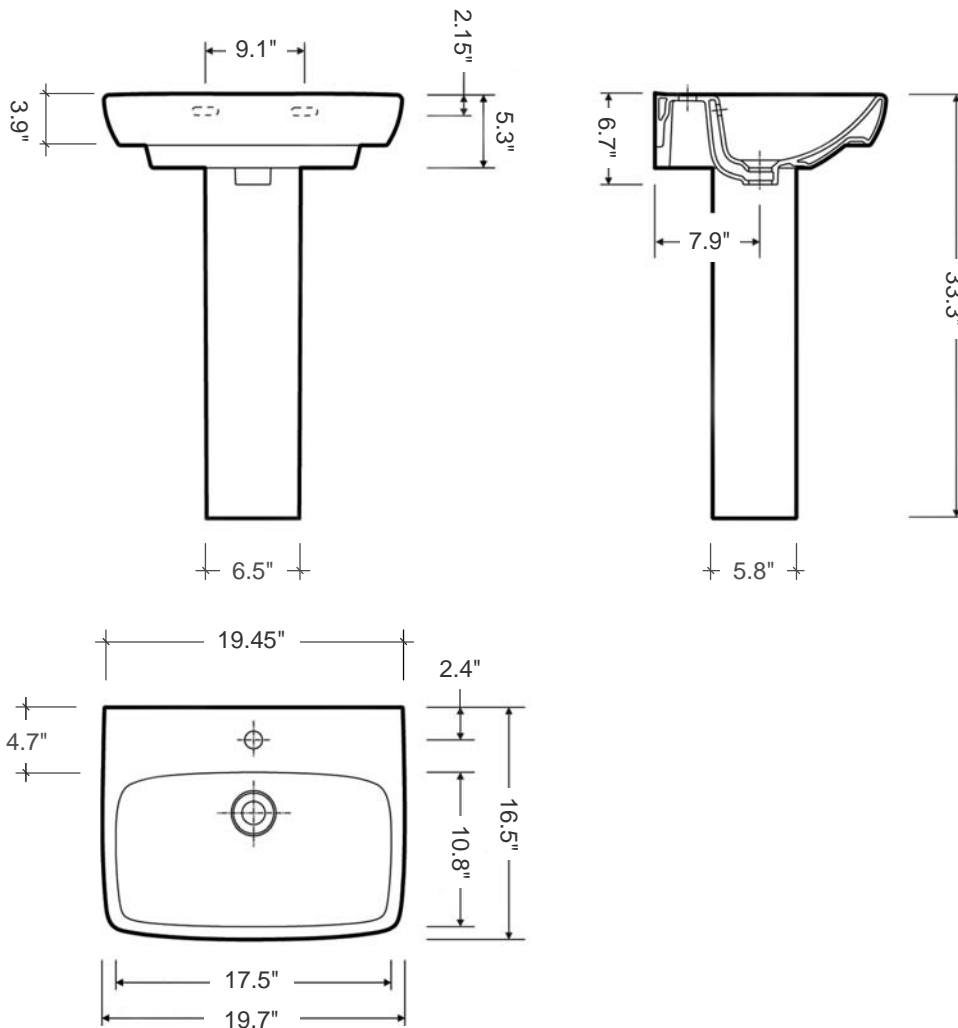

Energy 50 Pedestal Sink

Item number: E14141-54920

Material: Vitreous china

Color/Finish: White/ unfinished back wall

Installation: Pedestal

Overall Dimensions: 19.7" L x 16.5" W x 33.3" H

Interior Dimensions (basin area): 17.5" L x 10.8" W x 4.7" H

Drain hole: 1-3/4" Interior Diameter

Faucet hole: 1-3/8" Diameter

Approx. weight: 47 lbs

Features: With overflow and one faucet hole

Included components: Sink, pedestal and wall-mounting fixing bolts kit

Recommended accessories (not included): Oversize European drain, e.g. Delta push pop-up Drain Ref. 72173

All dimensions are nominal

Faucet and drain fittings not included. Shown only for photographic purposes

BISSONNET

Tel. (610) 454-1295 · Fax (610) 454-9385 · info@bissonnet.net · www.bissonnet.net