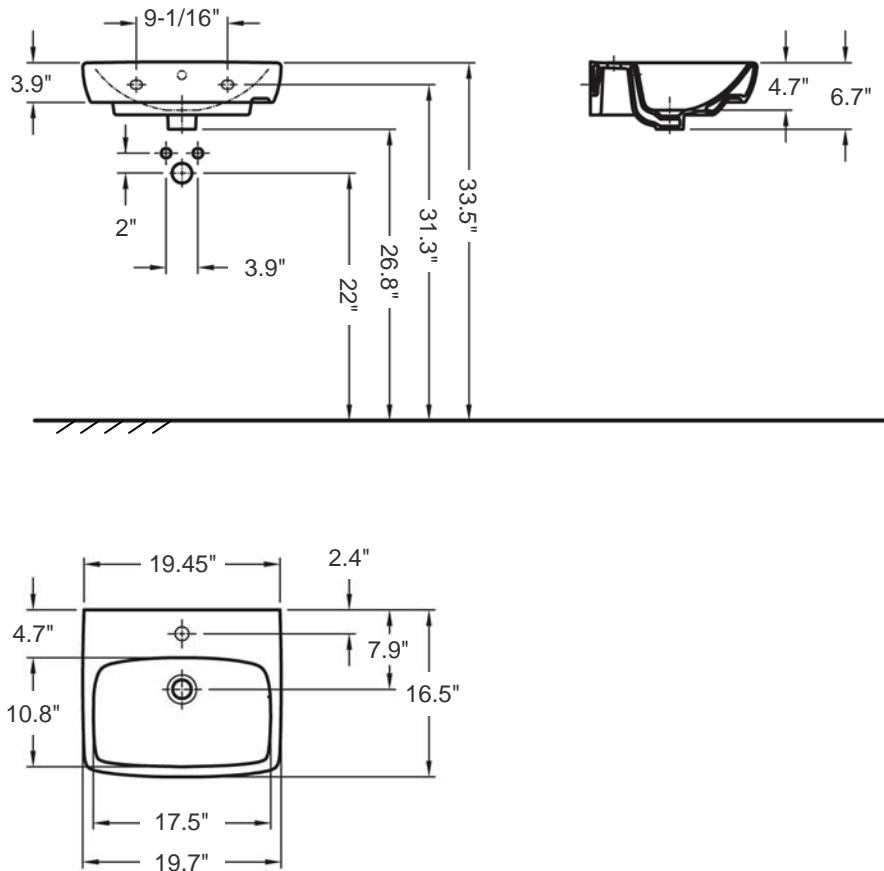

Energy 50

Item number: E14141

Material: Vitreous china

Color/Finish: White/ unfinished back wall

Installation: Wall-mount, or above-counter

Overall Dimensions: 19.7" L x 16.5" W x 6.7" H

Interior Dimensions (basin area): 17.5" L x 10.8" W x 4.7" H

Drain hole: 1-3/4" Interior Diameter

Faucet hole: 1-3/8" Diameter

Approx. weight: 27 lbs

Features: With overflow and one faucet hole

Included components: Wall-mounting fixing bolts kit

Recommended accessories (not included): Oversize European drain, e.g. Delta push pop-up Drain Ref. 72173

Options (not included and sold separately):

- 6.5" L x 5.9" W x 28.3" H vitreous china Full Pedestal i.e. Item # E54920

All dimensions are nominal

Faucet and drain fittings not included. Shown only for photographic purposes