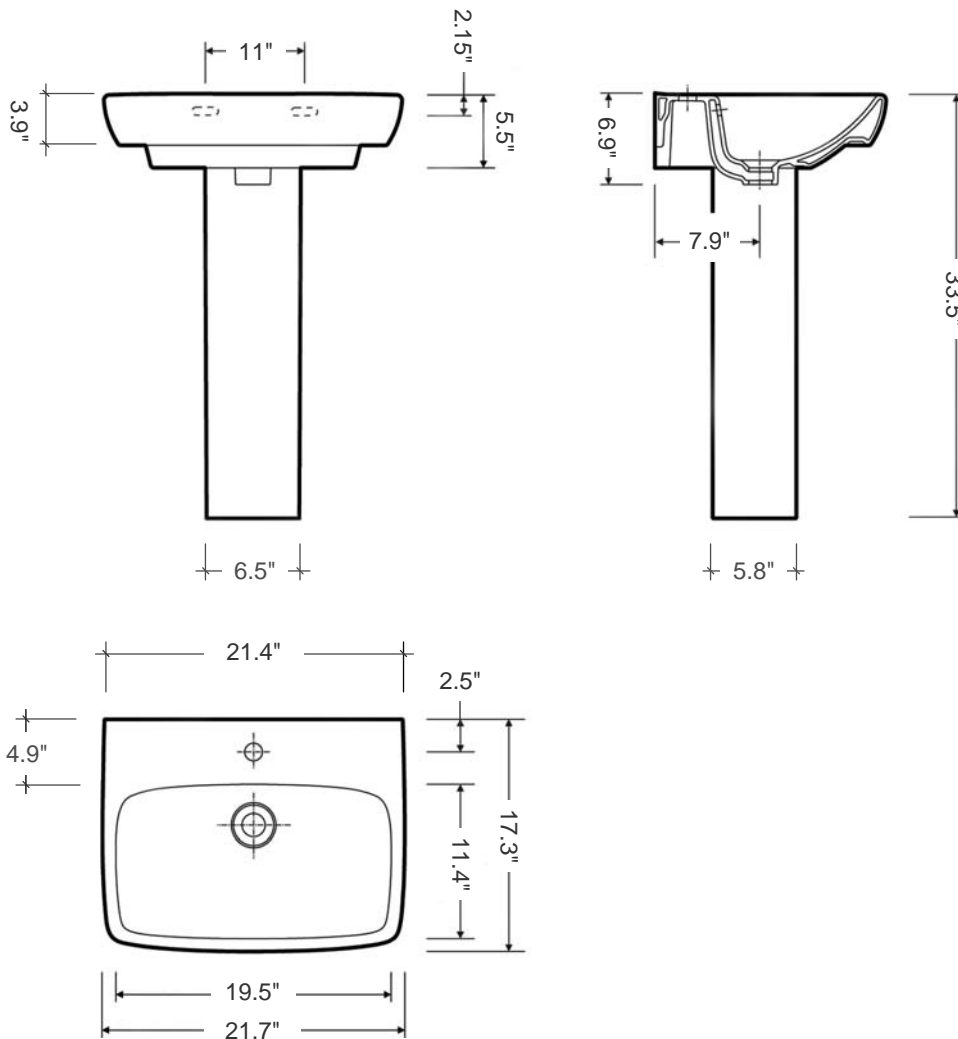

Energy 55 Pedestal Sink

Item number: E14241-54920

Material: Vitreous china

Color/Finish: White/ unfinished back wall

Installation: Pedestal

Overall Dimensions: 21.7" L x 17.3" W x 33.5" H

Interior Dimensions (basin area): 19.5" L x 11.4" W x 4.9" H

Drain hole: 1-3/4" Interior Diameter

Faucet hole: 1-3/8" Diameter

Approx. weight: 50 lbs

Features: With overflow and one faucet hole

Included components: Sink, pedestal and wall-mounting fixing bolts kit

Recommended accessories (not included): Oversize European drain, e.g. Delta push pop-up Drain Ref. 72173