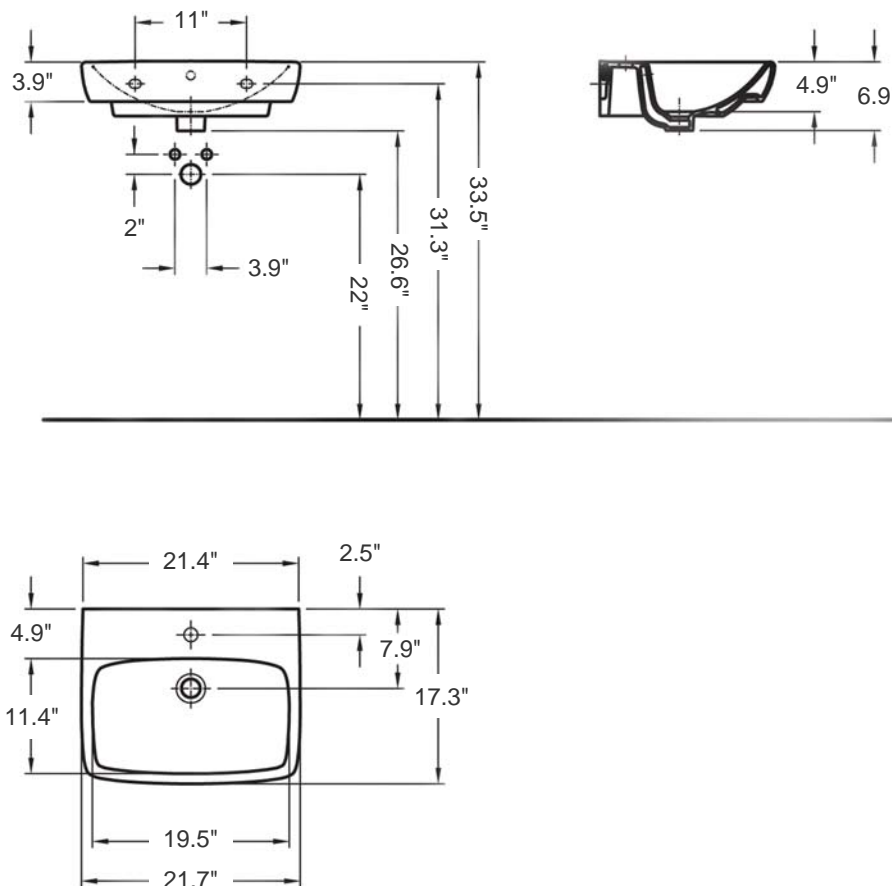

Energy 55

Item number: E14241

Material: Vitreous china

Color/Finish: White/ unfinished back wall

Installation: Wall-mount, or above-counter

Overall Dimensions: 21.7" L x 17.3" W x 6.9" H

Interior Dimensions (basin area): 19.5" L x 11.4" W x 4.9" H

Drain hole: 1-3/4" Interior Diameter

Faucet hole: 1-3/8" Diameter

Approx. weight: 29 lbs

Features: With overflow and one faucet hole

Included components: Wall-mounting fixing bolts kit

Recommended accessories (not included): Oversize European drain, e.g. Delta push pop-up Drain Ref. 72173

Options (not included and sold separately):

- 6.5" L x 5.9" W x 28.3" H vitreous china Full Pedestal i.e. Item # E54920

All dimensions are nominal

Faucet and drain fittings not included. Shown only for photographic purposes