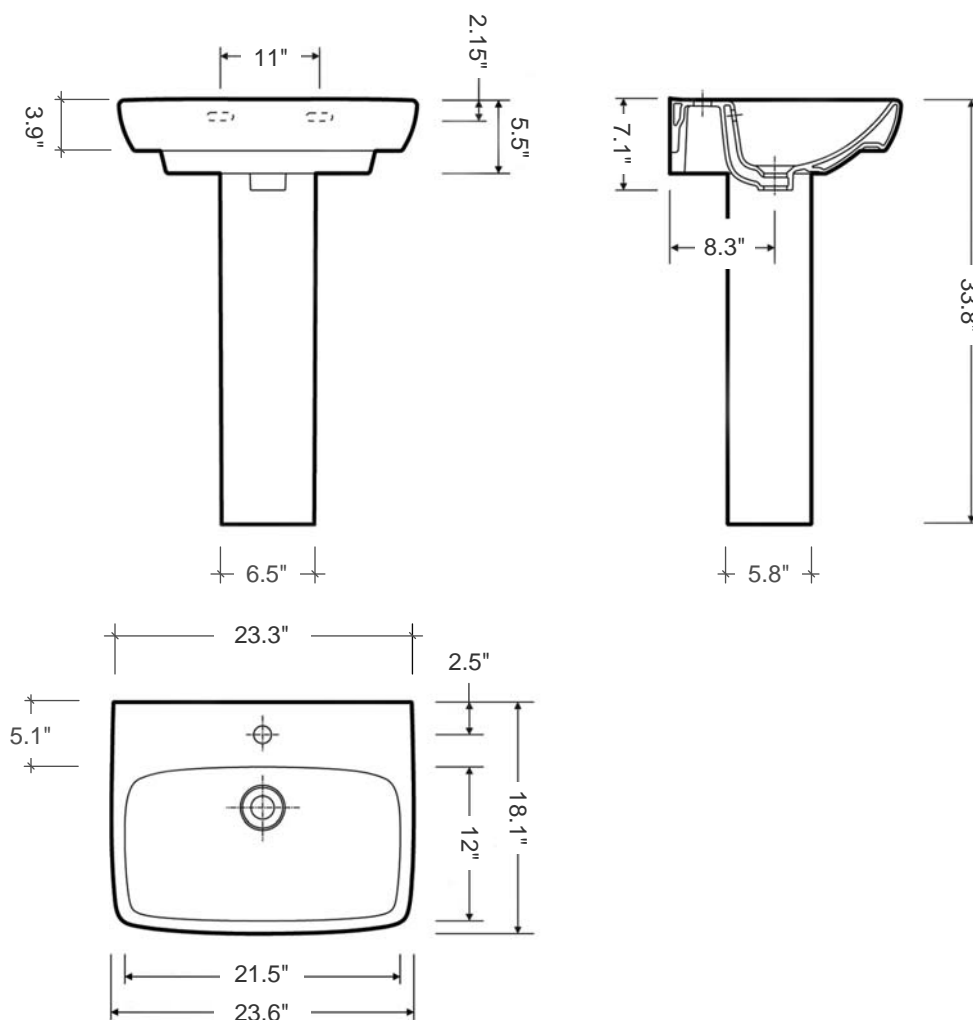

# Energy 60 Pedestal Sink

Item number: E14341-54920

Material: Vitreous china

Color/Finish: White/ unfinished back wall

Installation: Pedestal

Overall Dimensions: 23.6" L x 18.1" W x 33.8" H

Interior Dimensions (basin area): 21.5" L x 12" W x 5.1" H

Drain hole: 1-3/4" Interior Diameter

Faucet hole: 1-3/8" Diameter

Approx. weight: 55 lbs

Features: With overflow and one faucet hole

Included components: Sink, pedestal and wall-mounting fixing bolts kit

Recommended accessories (not included): Oversize European drain, e.g. Delta push pop-up Drain Ref. 72173

All dimensions are nominal

*Faucet and drain fittings not included. Shown only for photographic purposes*

BISSONNET

Tel. (610) 454-1295 · Fax (610) 454-9385 · info@bissonnet.net · www.bissonnet.net