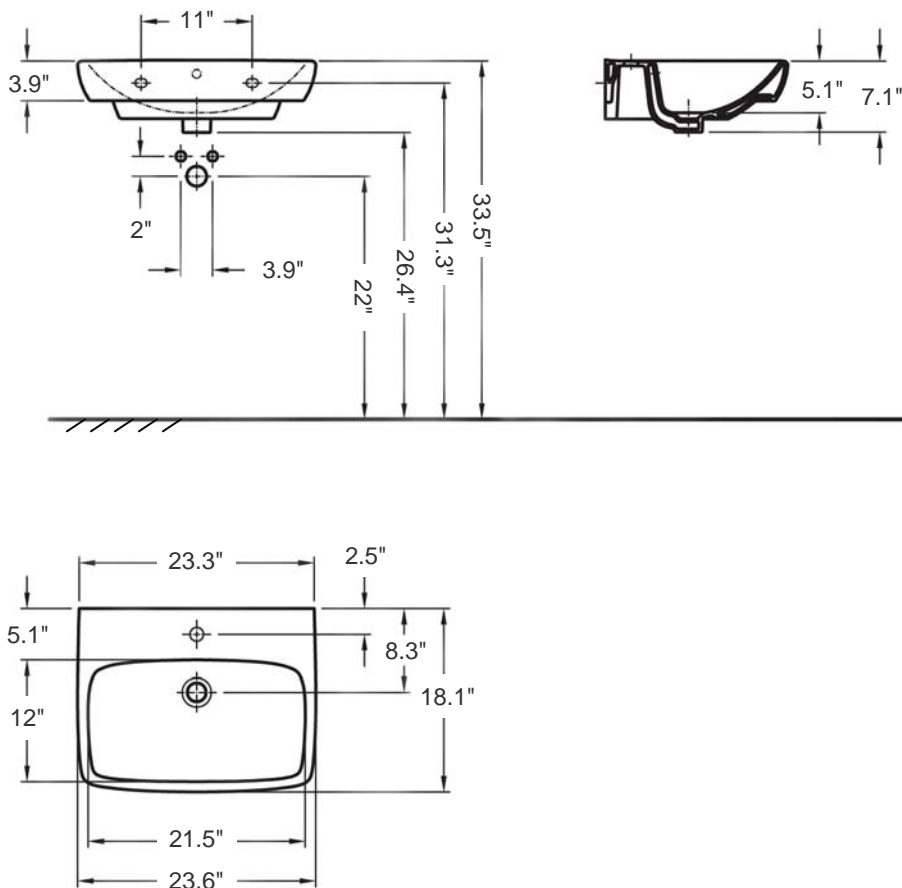

Energy 60

Item number: E14341

Material: Vitreous china

Color/Finish: White/ unfinished back wall

Installation: Wall-mount, or above-counter

Overall Dimensions: 23.6" L x 18.1" W x 7.1" H

Interior Dimensions (basin area): 21.5" L x 12" W x 5.1" H

Drain hole: 1-3/4" Interior Diameter

Faucet hole: 1-3/8" Diameter

Approx. weight: 34 lbs

Features: With overflow and one faucet hole

Included components: Wall-mounting fixing bolts kit

Recommended accessories (not included): Oversize European drain, e.g. Delta push pop-up Drain Ref. 72173

Options (not included and sold separately):

- 6.5" L x 5.9" W x 28.3" H vitreous china Full Pedestal i.e. Item # E54920

All dimensions are nominal

Faucet and drain fittings not included. Shown only for photographic purposes