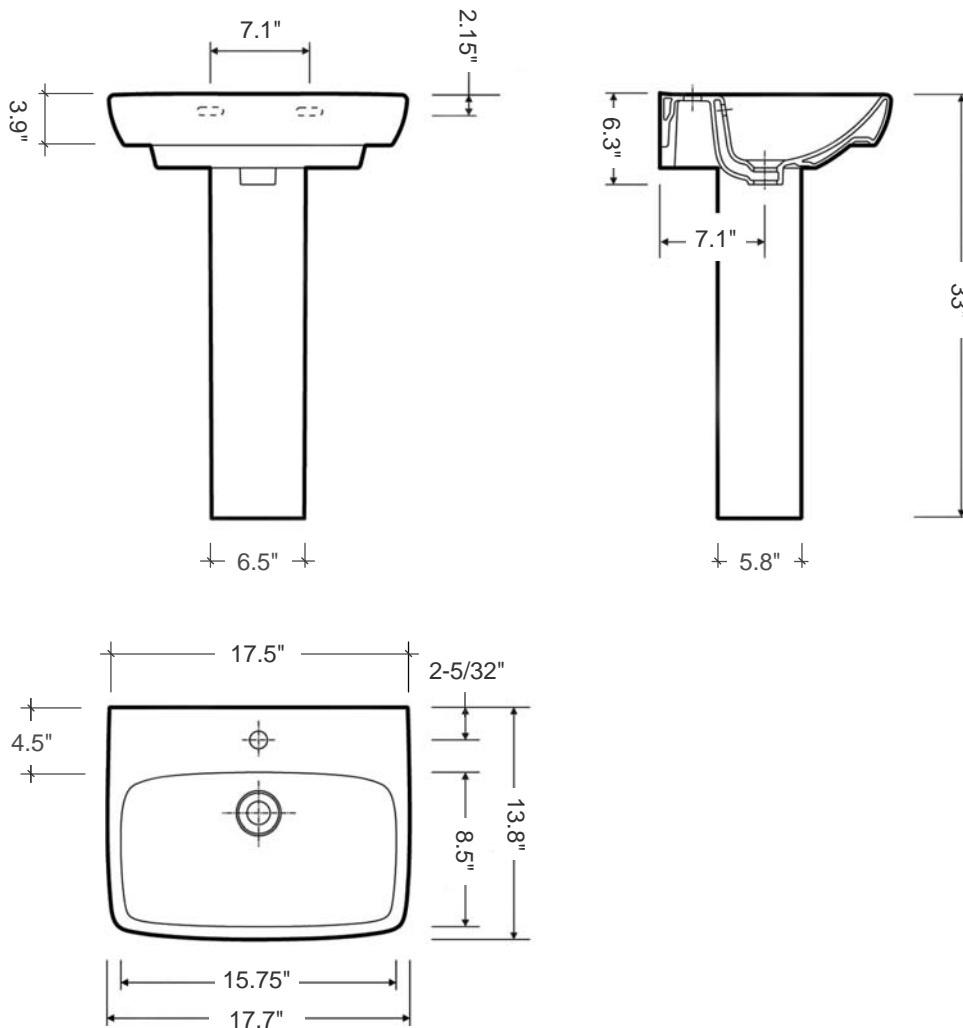

Energy 45 Pedestal Sink

Item number: E14831-54920

Material: Vitreous china

Color/Finish: White/ unfinished back wall

Installation: Pedestal

Overall Dimensions: 17.7" L x 13.8" W x 33" H

Interior Dimensions (basin area): 15.75" L x 8.5" W x 4.7" H

Drain hole: 1-3/4" Interior Diameter

Faucet hole: 1-3/8" Diameter

Approx. weight: 41 lbs

Features: With overflow and one faucet hole

Included components: Sink, pedestal and wall-mounting fixing bolts kit

Recommended accessories (not included): Oversize European drain, e.g. Delta push pop-up Drain Ref. 72173

All dimensions are nominal

Faucet and drain fittings not included. Shown only for photographic purposes

BISSONNET

Tel. (610) 454-1295 · Fax (610) 454-9385 · info@bissonnet.net · www.bissonnet.net