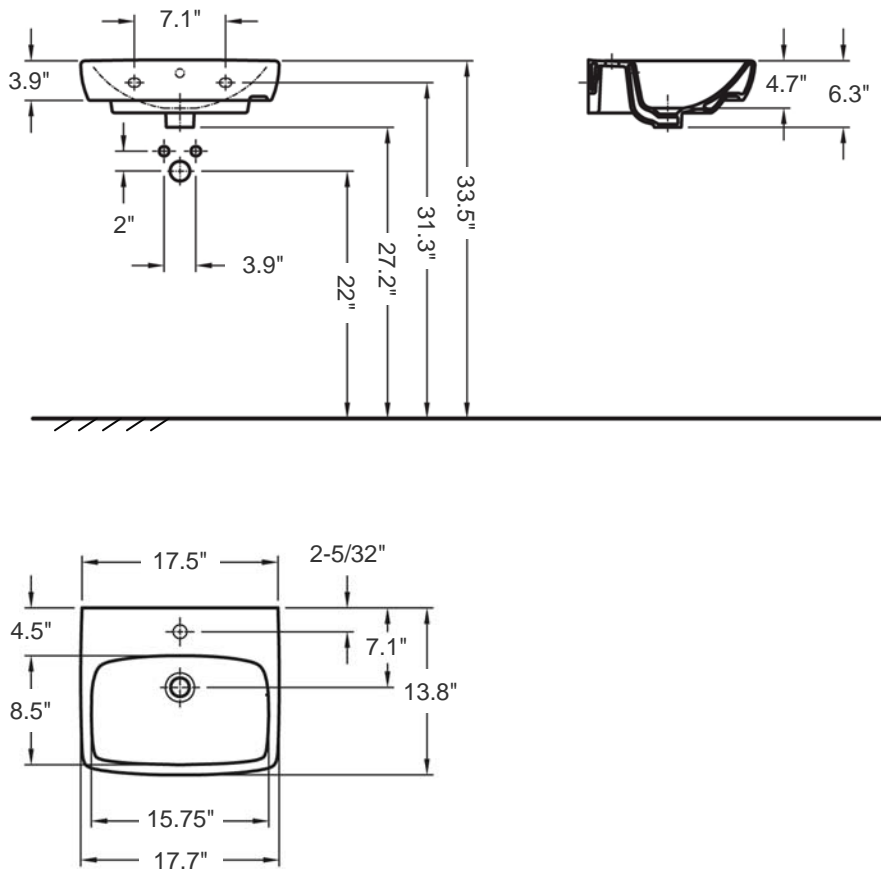

# Energy 45

Item number: E14831

Material: Vitreous china

Color/Finish: White/ unfinished back wall

Installation: Wall-mount, or above-counter

Overall Dimensions: 17.7" L x 13.8" W x 6.3" H

Interior Dimensions (basin area): 15.75" L x 8.5" W x 4.7" H

Drain hole: 1-3/4" Interior Diameter

Faucet hole: 1-3/8" Diameter

Approx. weight: 20 lbs

Features: With overflow and one faucet hole

Included components: Wall-mounting fixing bolts kit

Recommended accessories (not included): Oversize European drain, e.g. Delta push pop-up Drain Ref. 72173

Options (not included and sold separately):

- 6.5" L x 5.8" W x 28.4" H vitreous china Full Pedestal i.e. Item # E54920

All dimensions are nominal

*Faucet and drain fittings not included. Shown only for photographic purposes*