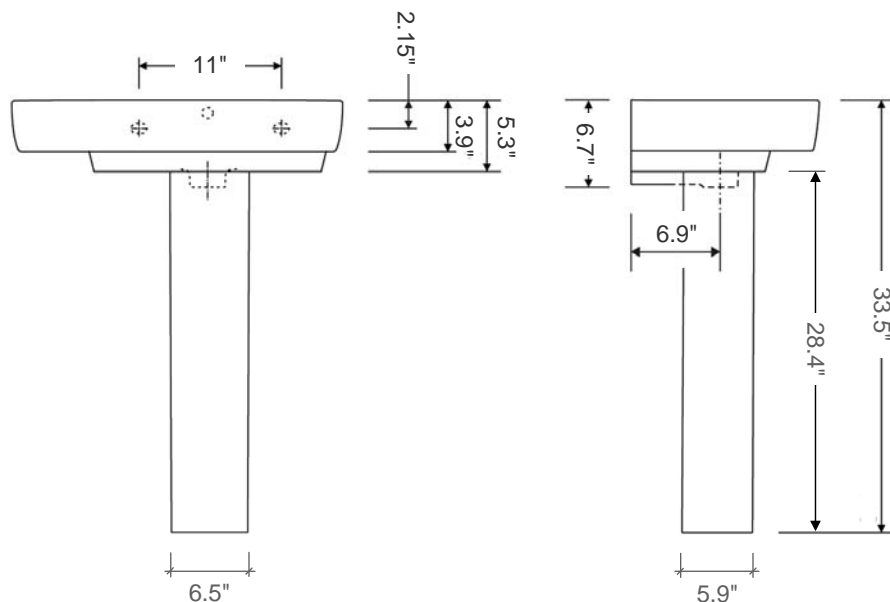

Comprimo 65 Pedestal Sink

Item number: E24411-54920

Material: Vitreous china

Color/Finish: White/ unfinished back wall

Installation: Pedestal

Overall Dimensions: 25.6" L x 14.6" W x 33.5" H

Interior Dimensions (basin area): 16.1" L x 8.9" W x 4.7" H

Faucet Ledge: 4-1/2" W

Drain hole: 1-3/4" Interior Diameter

Faucet hole: 1-3/8" Diameter

Approx. weight: 57 lbs

Features: With overflow and one faucet hole, and with right-hand countertop space

Included components: Sink, pedestal, and wall mounting fixing bolts kit

Recommended accessories: Oversized European drain, e.g. Delta push pop-up Drain Ref. 72173

All dimensions are nominal

Faucet and drain fittings not included. Shown only for photographic purposes.

The 3/8" Hot & Cold water-supply tubes and 1-1/4" P-trap outlets are variable and can be determined at the discretion of the installer