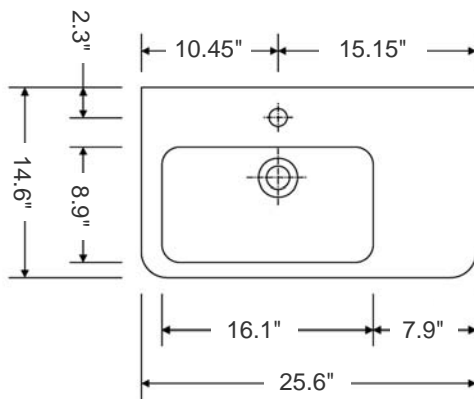

Comprimo 65 Pedestal Sink

Item number: E24411-54920

Material: Vitreous china

Color/Finish: White/ unfinished back wall

Installation: Pedestal

Overall Dimensions: 25.6" L x 14.6" W x 33.5" H

Interior Dimensions (basin area): 16.1" L x 8.9" W x 4.7" H

Faucet Ledge: 4-1/2" W

Drain hole: 1-3/4" Interior Diameter

Faucet hole: 1-3/8" Diameter

Approx. weight: 57 lbs

Features: With overflow and one faucet hole, and with right-hand countertop space

Included components: Sink, pedestal, and wall mounting fixing bolts kit

Recommended accessories: Oversized European drain, e.g. Delta push pop-up Drain Ref. 72173

All dimensions are nominal

Faucet and drain fittings not included. Shown only for photographic purposes.

The 3/8" Hot & Cold water-supply tubes and 1-1/4" P-trap outlets are variable and can be determined at the discretion of the installer