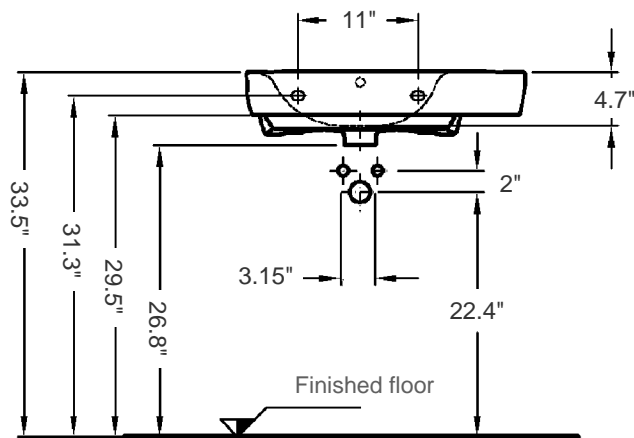

# Comprimo 65

Item number: E24411

Material: Vitreous china

Color/Finish: White/ unfinished back wall

Installation: Wall-mount, or above-counter

Overall Dimensions: 25.6" L x 14.6" W x 6.7" H

Interior Dimensions (basin area): 16-5/32" L x 8-27/32" W x 4.7" H

Faucet Ledge: 4-1/2" W

Drain hole: 1-3/4" Interior Diameter

Faucet hole: 1-3/8" Diameter

Approx. weight: 35 lbs

Features: With overflow and one faucet hole, and right-hand countertop space

Included components: Wall mounting fixing bolts kit

Recommended accessories: Oversized European drain, e.g. Delta push pop-up Drain Ref. 72173

All dimensions are nominal

*Faucet and drain fittings not included. Shown only for photographic purposes.*

*The 3/8" Hot & Cold water-supply tubes and 1-1/4" P-trap outlets are variable and can be determined at the discretion of the installer*