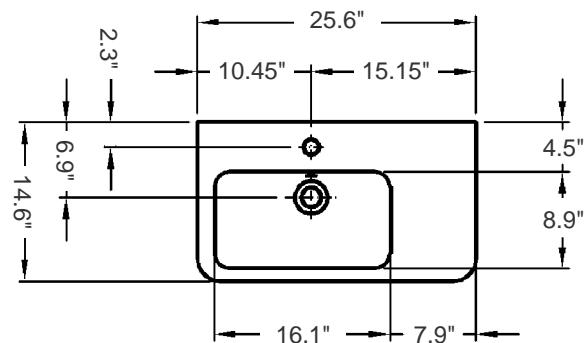

# Comprimo 65

Item number: E24411

Material: Vitreous china

Color/Finish: White/ unfinished back wall

Installation: Wall-mount, or above-counter

Overall Dimensions: 25.6" L x 14.6" W x 6.7" H

Interior Dimensions (basin area): 16-5/32" L x 8-27/32" W x 4.7" H

Faucet Ledge: 4-1/2" W

Drain hole: 1-3/4" Interior Diameter

Faucet hole: 1-3/8" Diameter

Approx. weight: 35 lbs

Features: With overflow and one faucet hole, and right-hand countertop space

Included components: Wall mounting fixing bolts kit

Recommended accessories: Oversized European drain, e.g. Delta push pop-up Drain Ref. 72173

All dimensions are nominal

*Faucet and drain fittings not included. Shown only for photographic purposes.*

*The 3/8" Hot & Cold water-supply tubes and 1-1/4" P-trap outlets are variable and can be determined at the discretion of the installer*