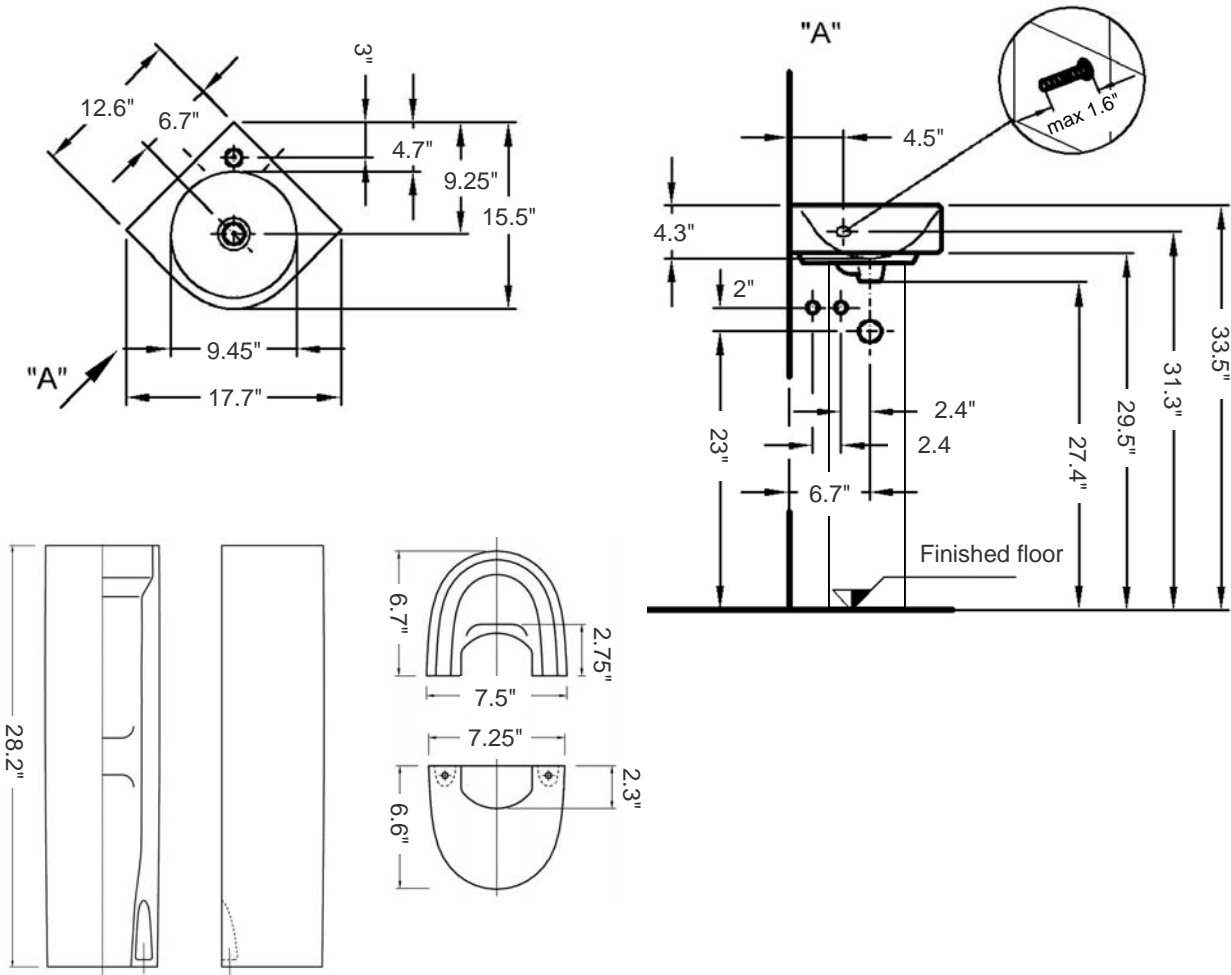

Comprimo Corner Pedestal Sink

Item number: E24891-54910

Material: Vitreous china

Color/Finish: White/ unfinished side walls

Installation: Corner Pedestal

Overall Dimensions: 17.7" L x 15.5" W x 33.5" H

Interior Dimensions (basin area): 9.5" Diameter x 4.3" H

Drain hole: 1-3/4" Interior Diameter

Faucet hole: 1-3/8" Diameter

Approx. weight: 40 lbs

Features: With overflow and one faucet hole

Included components: Sink, pedestal, and wall mounting fixing bolts kit

Recommended accessories: Oversized European drain, e.g. Delta push pop-up Drain Ref. 72173

All dimensions are nominal

Roughing-in shown for guidance only. The 3/8" Hot & Cold water-supply tubes and 1-1/4" P-trap outlets are variable and can be determined at the discretion of the installer