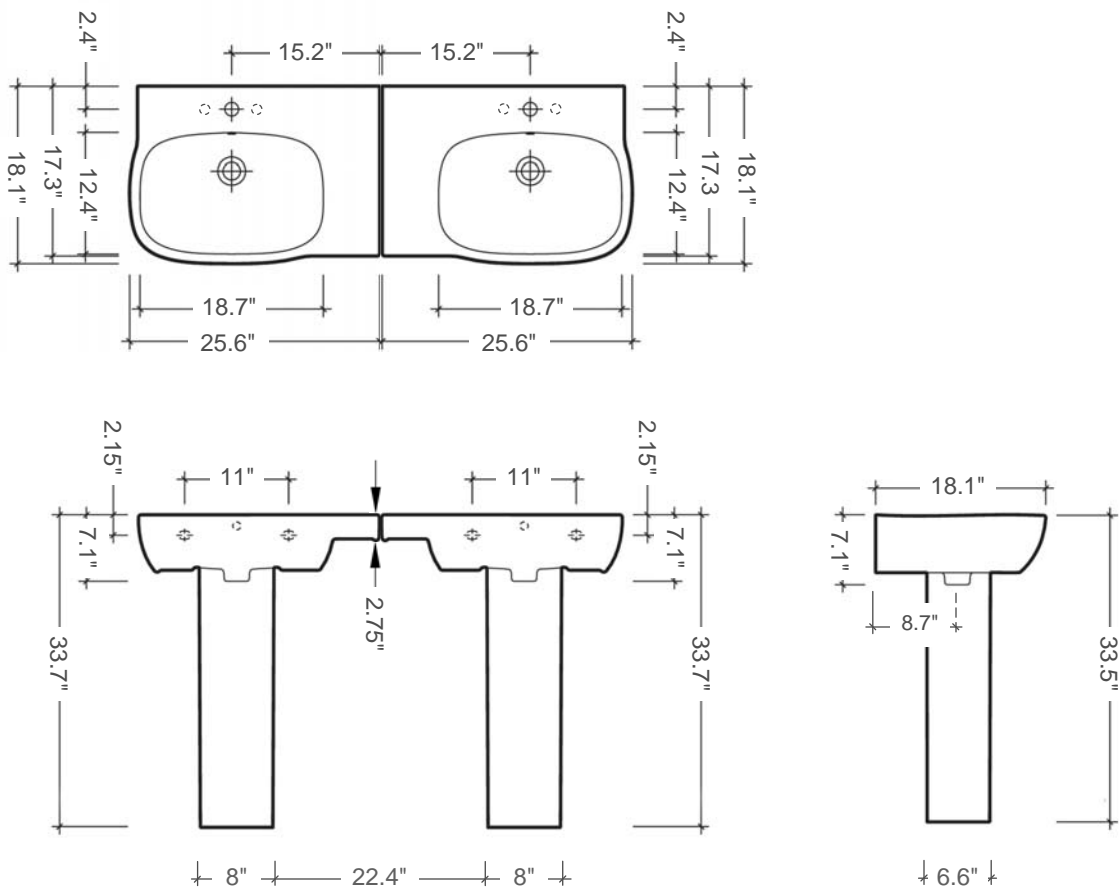

Moda 65 double Pedestal Sink

Item number: MD4011-4411-4910

Material: Vitreous china

Color/Finish: White/ unfinished back wall

Installation: Pedestal

Overall Dimensions (each): 25.6" L x 18.1" W x 33.5" H each

Interior Dimensions (basin area): 18.7" L x 12.4" W x 5.2" H each

Drain hole: 1-3/4" Interior Diameter

Faucet hole: 1-3/8" Diameter

Approx. weight: 65 lbs Each

Features: Each sink with overflow, one faucet hole and countertop space

Included components: 2 sinks and 2 pedestals with 2 wall-mounting fixing bolts kits

Recommended accessories (not included): Oversize European drain, e.g. Delta push pop-up Drain Ref. 72173

All dimensions are nominal