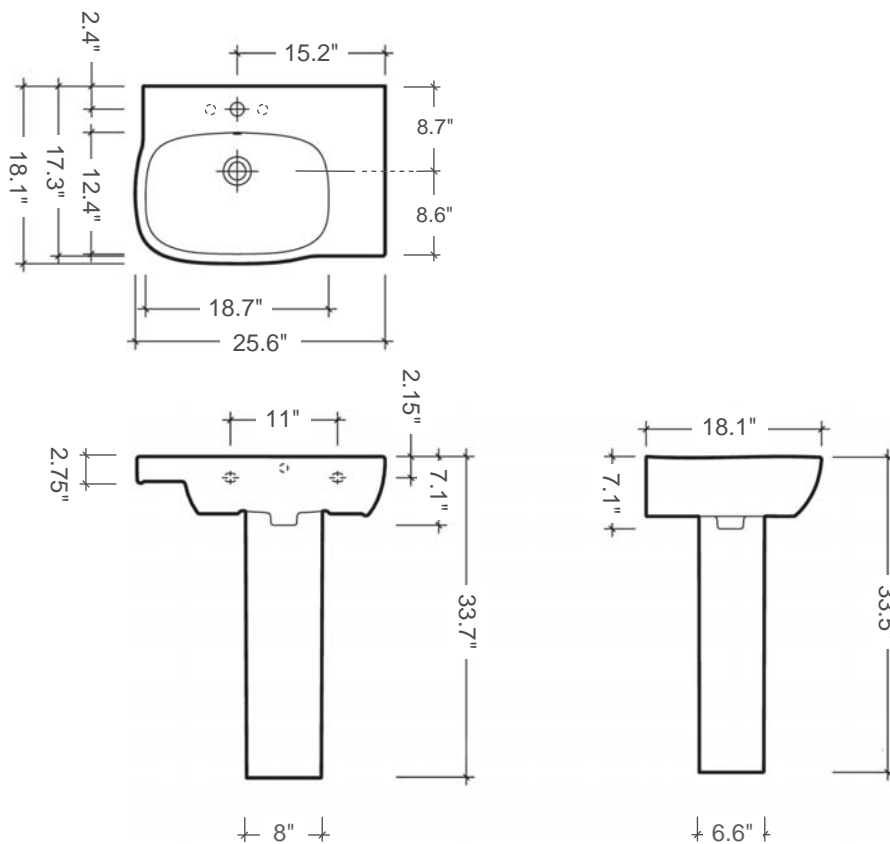

## Moda 65-R Pedestal Sink

Item number: MD4011-4910

Material: Vitreous china

Color/Finish: White/ unfinished back wall

Installation: Pedestal

Overall Dimensions: 25.6" L x 18.1" W x 33.5" H

Interior Dimensions (basin area): 18.7" L x 12.4" W x 5.2" H

Drain hole: 1-3/4" Interior Diameter

Faucet hole: 1-3/8" Diameter

Approx. weight: 65 lbs

Features: Sink with overflow, one faucet hole and right-hand countertop space

Included components: Sink, pedestal and wall-mounting fixing bolts kit

Recommended accessories (not included): Oversize European drain, e.g. Delta push pop-up Drain Ref. 72173

All dimensions are nominal

*Faucet and drain fittings not included. Shown only for photographic purposes*