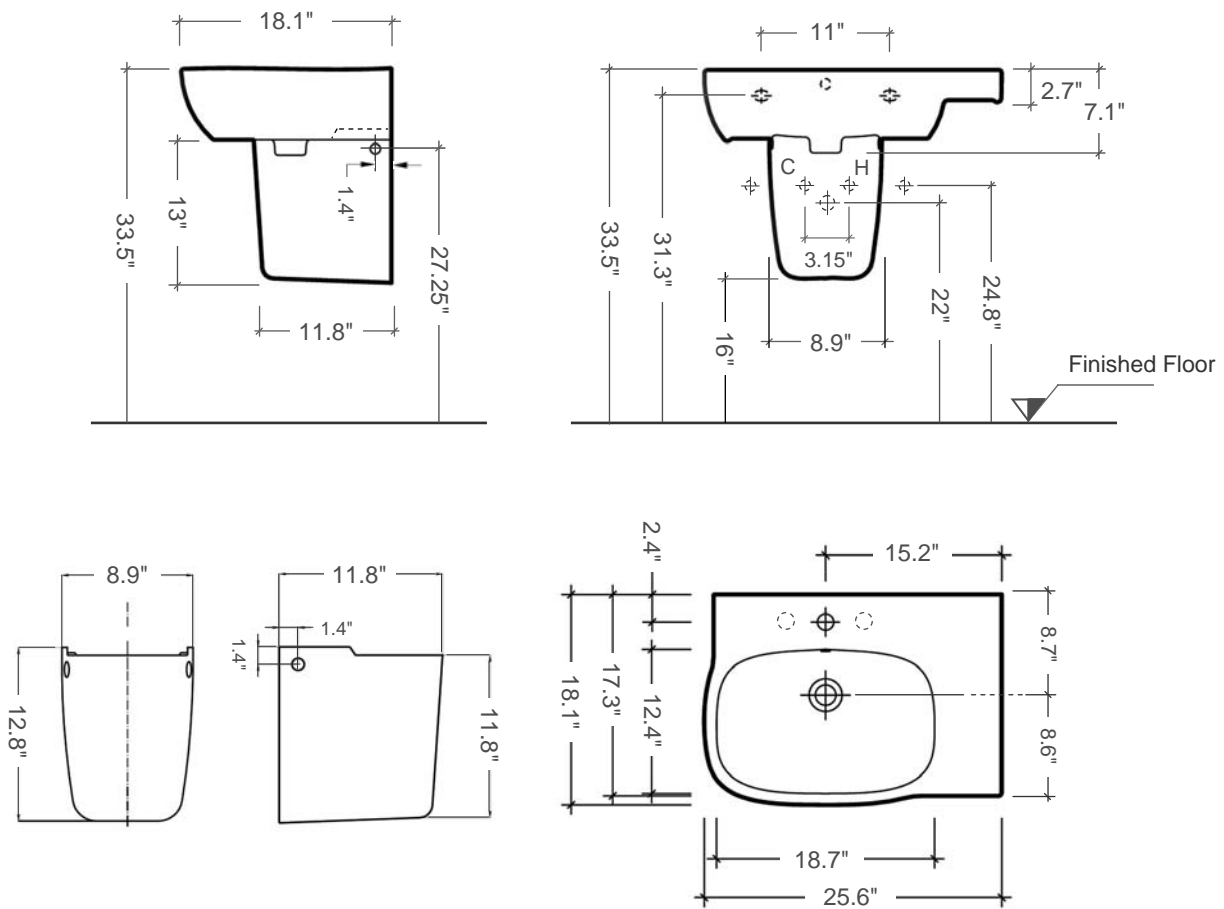

Moda 65-R Semi-pedestal Sink

Item number: MD4011-GL4970

Material: Vitreous china

Color/Finish: White/ unfinished back wall

Installation: Wall-mount

Overall Dimensions: 25.6" L x 18.1" W x 17.5" H

Interior Dimensions (basin area): 18.7" L x 12.4" W x 5.2" H

Drain hole: 1-3/4" Interior Diameter

Faucet hole: 1-3/8" Diameter

Approx. weight: 60 lbs

Features: With overflow and one predrilled faucet hole, and two prepared to drill 8" centers faucet holes

Included components: Sink, semi pedestal (shroud), and wall-mounting fixing bolts kit

Recommended accessories (not included): Oversize European drain, e.g. Delta push pop-up Drain Ref. 72173

All dimensions are nominal

Roughing-in shown for guidance only. The 3/8" Hot & Cold water-supply tubes and 1-1/4" P-trap outlets are variable and can be determined at the discretion of the installer