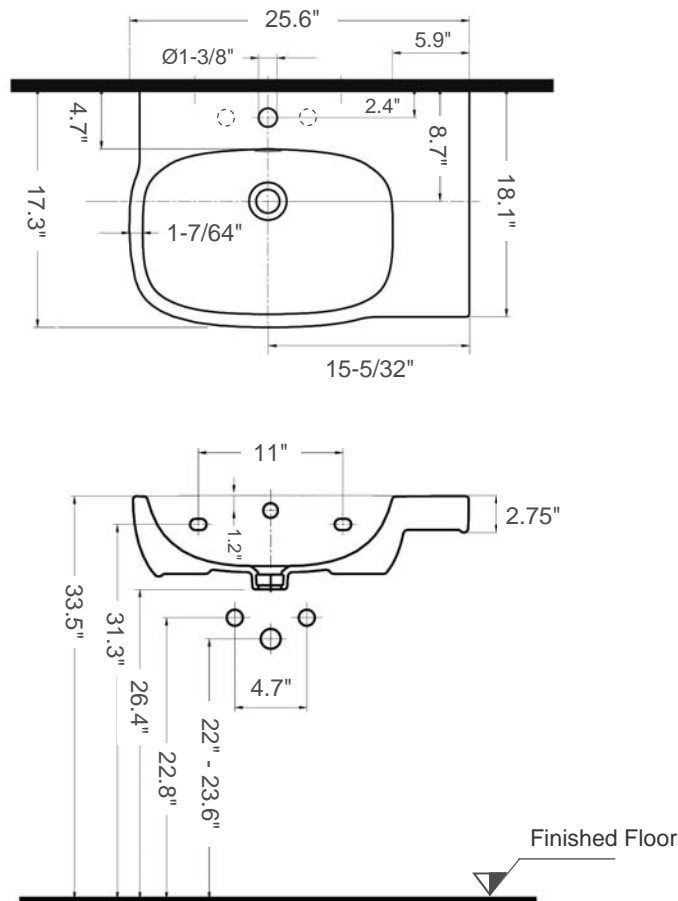

# Moda 65-R

Item number: MD4011

Material: Vitreous china

Color/Finish: White/ unfinished back wall

Installation: Wall-mount

Overall Dimensions: 25.6" L x 18.1" W x 7.1" H

Interior Dimensions (basin area): 18.6" L x 12.4" W x 5.2" H

Drain hole: 1-3/4" Interior Diameter

Faucet hole: 1-3/8" Diameter

Approx. weight: 40 lbs

Features: With overflow and one predrilled faucet hole, and 2 prepared to drill 8" centers faucet holes

Included components: Wall-mounting fixing bolts kit

Recommended accessories (not included): Oversize European drain, e.g. Delta push pop-up Drain Ref. 72173

Options (not included and sold separately):

- 8.9" L x 11.8" W x 12.8" H vitreous china Semi-Pedestal (shroud) i.e. Item # GL4970
- 8" L x 6.6" W x 28" H vitreous china Full Pedestal i.e. Item # MD4910

All dimensions are nominal

*Faucet and drain fittings not included. Shown only for photographic purposes*

BISSONNET

Tel. (610) 454-1295 · Fax (610) 454-9385 · info@bissonnet.net · www.bissonnet.net