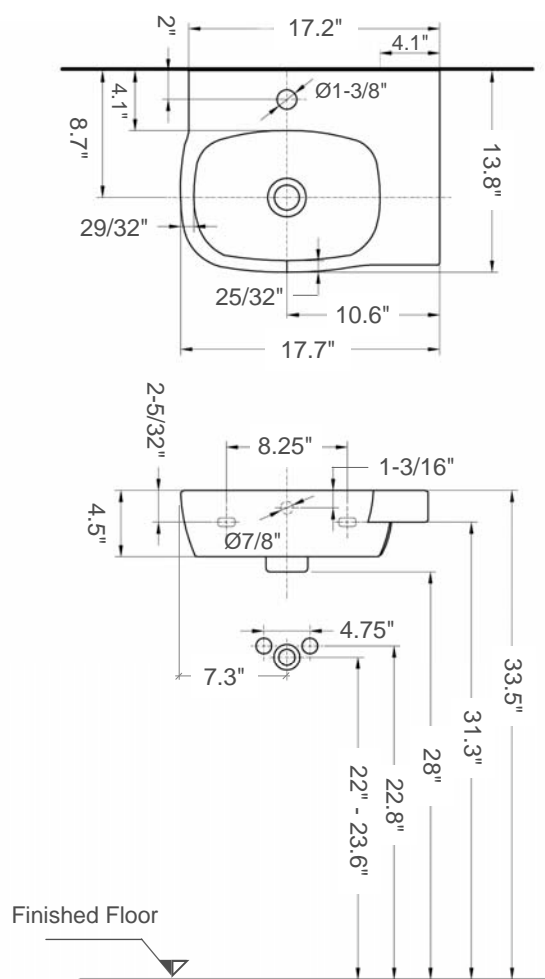

## Moda 45

Item number: MD4041

Material: Vitreous china

Color/Finish: White/ unfinished back wall

Installation: Wall-mount

Overall Dimensions: 17.7" L x 13.8" W x 5.7 H

Interior Dimensions (basin area): 12.7" L x 8.9" W x 3.75" H

Drain hole: 1-3/4" Interior Diameter

Faucet hole: 1-3/8" Diameter

Approx. weight: 20 lbs

Features: With overflow and one faucet hole

Included components: Wall-mounting fixing bolts kit

Recommended accessories (not included): Oversize European drain, e.g. Delta push pop-up Drain Ref. 72173

All dimensions are nominal

Faucet and drain fittings not included. Shown only for photographic purposes

BISSONNET

Tel. (610) 454-1295 · Fax (610) 454-9385 · info@bissonnet.net · www.bissonnet.net