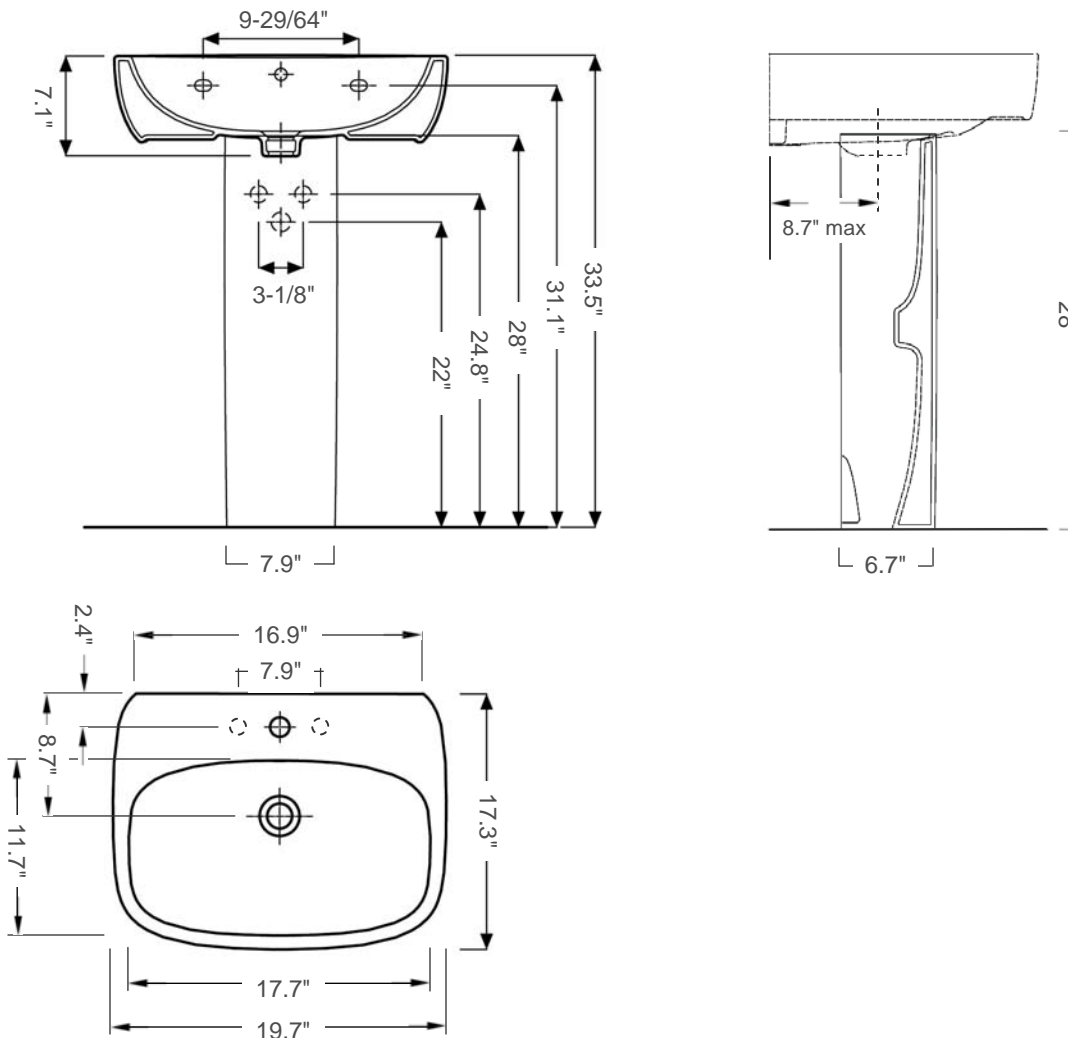

Moda 50 Pedestal Sink

Item number: MD4131-4910

Material: Vitreous china

Color/Finish: White/ unfinished back wall

Installation: Pedestal

Overall Dimensions: 19.7" L x 17.3" W x 33.5" H

Interior Dimensions (basin area): 17.7" L x 11.7" W x 5" H

Drain hole: 1-3/4" Interior Diameter

Faucet hole: 1-3/8" Diameter

Approx. weight: 53 lbs

Features: With overflow and one predrilled faucet hole, and two prepared to drill faucet holes

Included components: Sink, pedestal and wall-mounting fixing bolts kit

Recommended accessories (not included): Oversize European drain, e.g. Delta push pop-up Drain Ref. 72173

All dimensions are nominal

Roughing-in shown for guidance only. The 3/8" Hot & Cold water-supply tubes and 1-1/4" P-trap outlets are variable and can be determined at the discretion of the installer