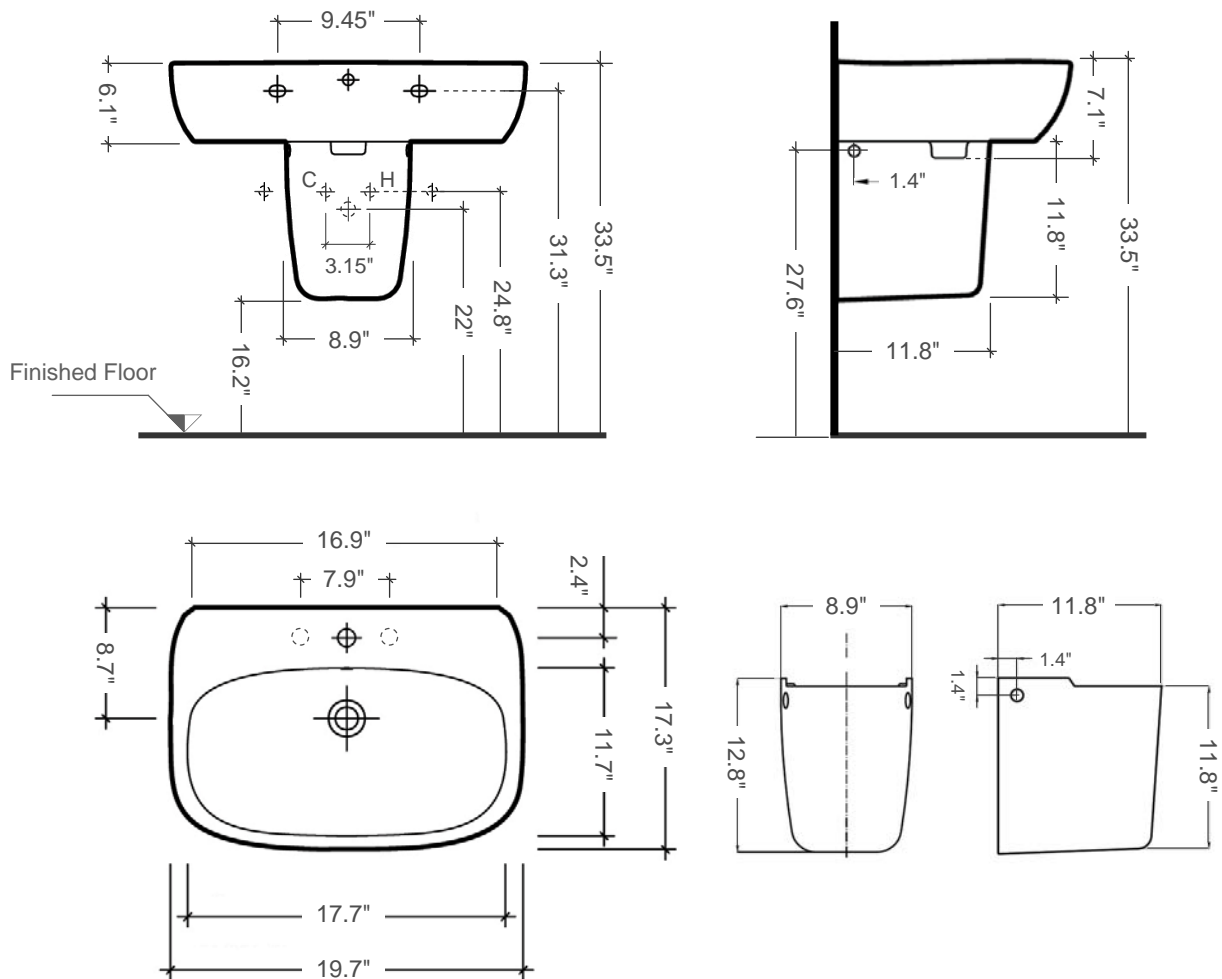

Moda 50 Semi-pedestal Sink

Item number: MD4131-GL4970

Material: Vitreous china

Color/Finish: White/ unfinished back wall

Installation: Wall-mount

Overall Dimensions: 19.7" L x 17.3" W x 17.3" H

Interior Dimensions (basin area): 17.7" L x 11.7" W x 5" H

Drain hole: 1-3/4" Interior Diameter

Faucet hole: 1-3/8" Diameter

Approx. weight: 50 lbs

Features: With overflow and one predrilled faucet hole, and two prepared to drill faucet holes

Included components: Sink, semi-pedestal (shroud), and wall-mounting fixing bolts kit

Recommended accessories (not included): Oversize European drain, e.g. Delta push pop-up Drain Ref. 72173

All dimensions are nominal

Roughing-in shown for guidance only. The 3/8" Hot & Cold water-supply tubes and 1-1/4" P-trap outlets are variable and can be determined at the discretion of the installer