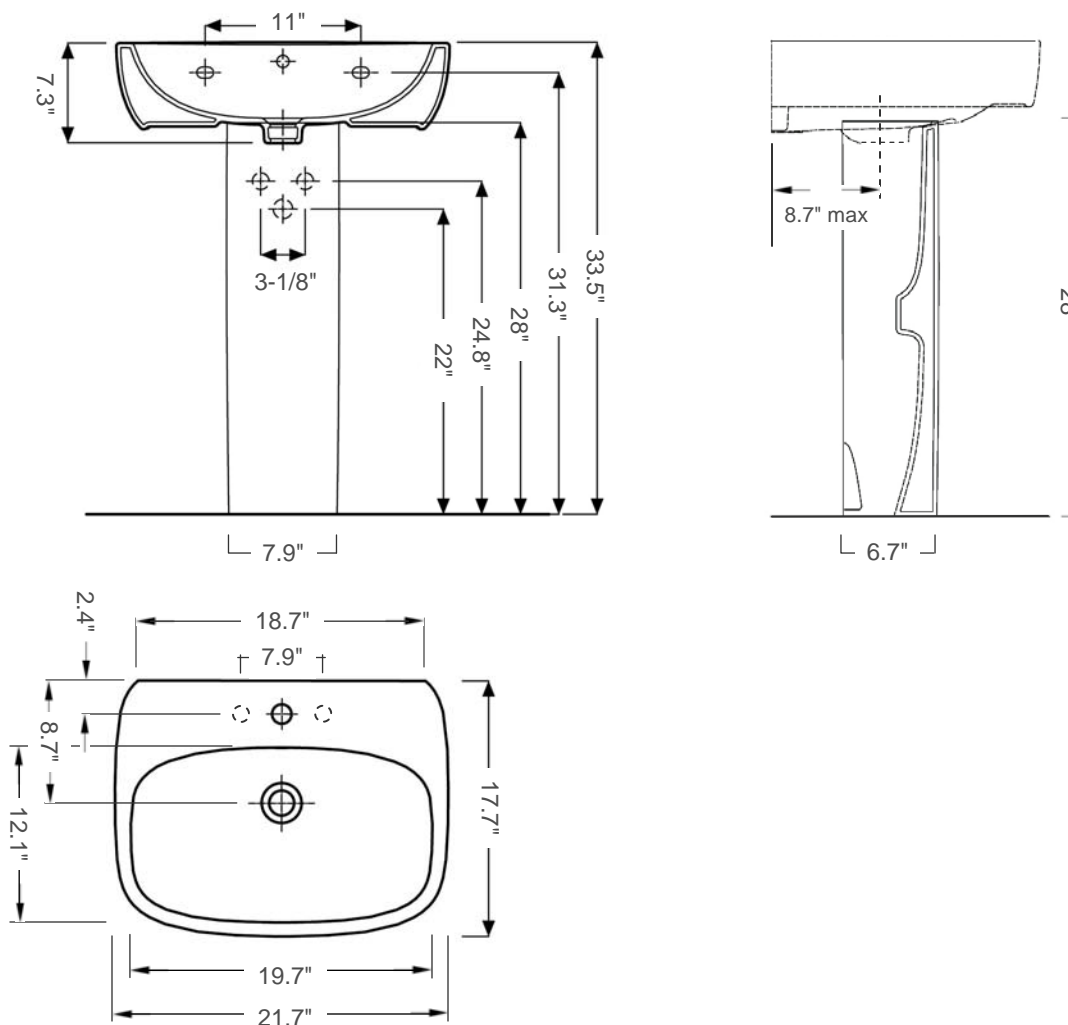

Moda 55 Pedestal Sink

Item number: MD4231-4910

Material: Vitreous china

Color/Finish: White/ unfinished back wall

Installation: Pedestal

Overall Dimensions: 21.7" L x 17.7" W x 33.5" H

Interior Dimensions (basin area): 19.7" L x 12.1" W x 5.2" H

Drain hole: 1-3/4" Interior Diameter

Faucet hole: 1-3/8" Diameter

Approx. weight: 55 lbs

Features: With overflow and one predrilled faucet hole, and two prepared to drill faucet holes

Included components: Sink, pedestal and wall-mounting fixing bolts kit

Recommended accessories (not included): Oversize European drain, e.g. Delta push pop-up Drain Ref. 72173

All dimensions are nominal

Roughing-in shown for guidance only. The 3/8" Hot & Cold water-supply tubes and 1-1/4" P-trap outlets are variable and can be determined at the discretion of the installer