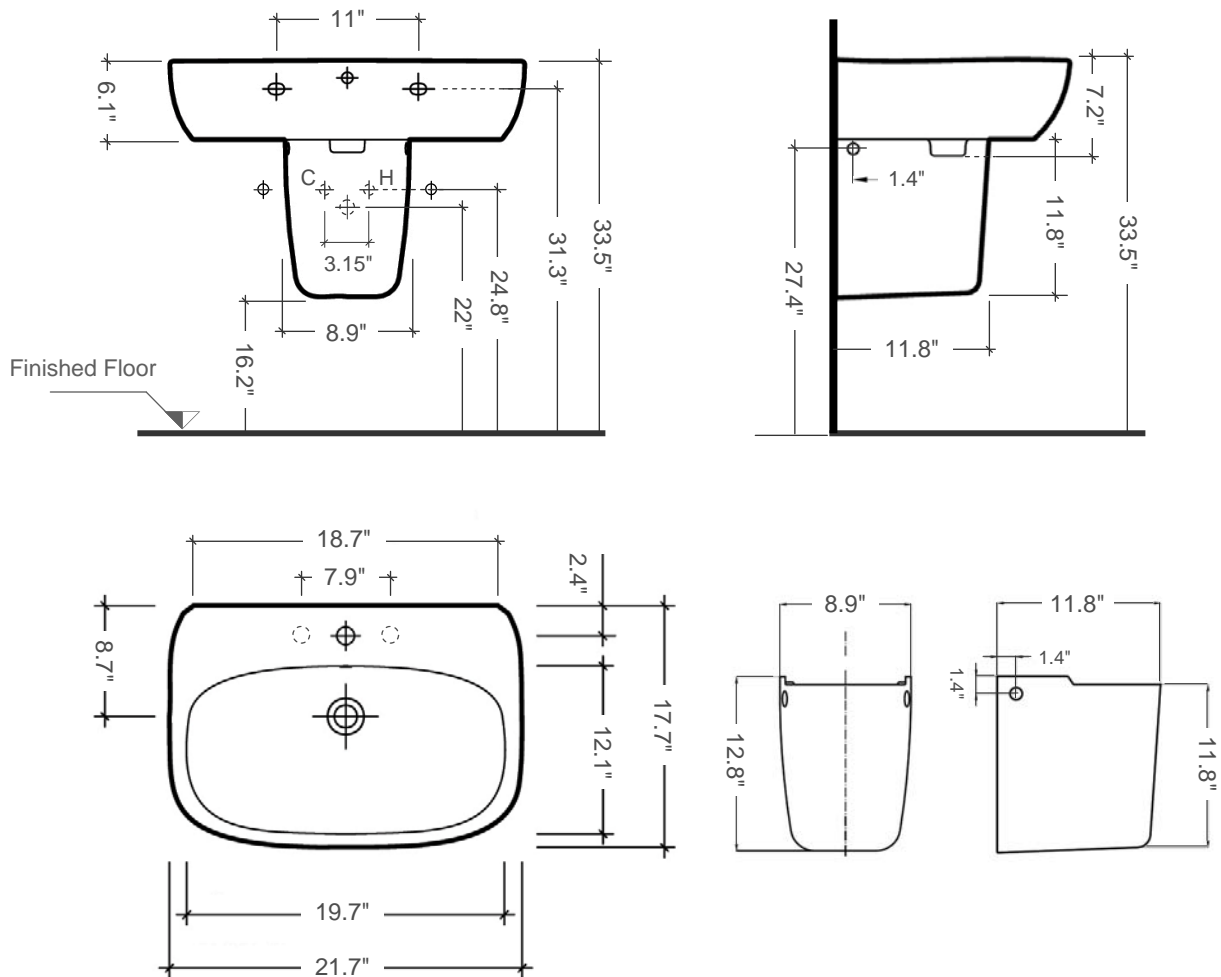

Moda 55 Semi-pedestal Sink

Item number: MD4231-GL4970

Material: Vitreous china

Color/Finish: White/ unfinished back wall

Installation: Wall-mount

Overall Dimensions: 21.7" L x 17.7" W x 17.3" H

Interior Dimensions (basin area): 19.7" L x 12.1" W x 5.2" H

Drain hole: 1-3/4" Interior Diameter

Faucet hole: 1-3/8" Diameter

Approx. weight: 52 lbs

Features: With overflow and one predrilled faucet hole, and two prepared to drill faucet holes

Included components: Sink, semi-pedestal (shroud), and wall-mounting fixing bolts kit

Recommended accessories (not included): Oversize European drain, e.g. Delta push pop-up Drain Ref. 72173

All dimensions are nominal

Roughing-in shown for guidance only. The 3/8" Hot & Cold water-supply tubes and 1-1/4" P-trap outlets are variable and can be determined at the discretion of the installer