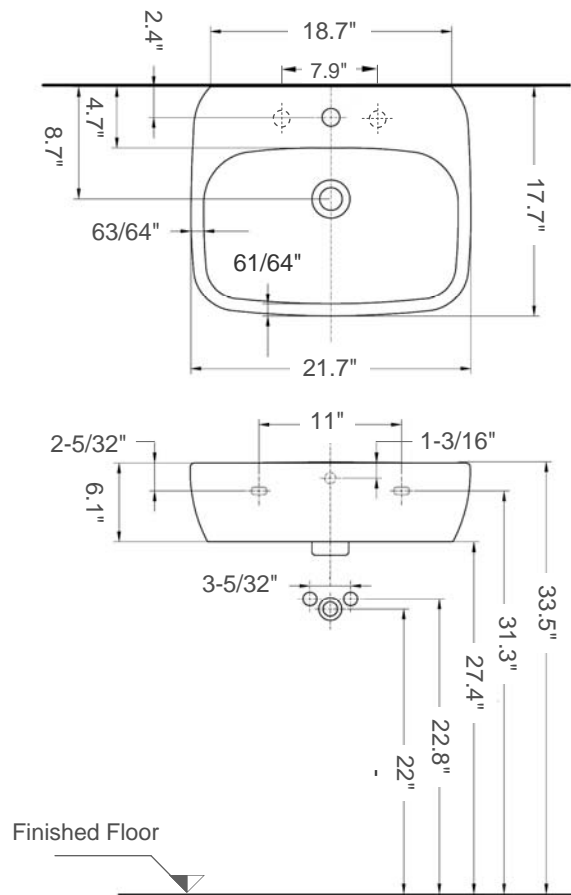

Moda 55

Item number: MD4231

Material: Vitreous china

Color/Finish: White/ unfinished back wall

Installation: Wall-mount, or above-counter

Overall Dimensions: 21.7" L x 17.7" W x 7.3" H

Interior Dimensions (basin area): 19.7" L x 12.1" W x 5.2" H

Foot Print: 18.5" L x 15" W

Drain hole: 1-3/4" Interior Diameter

Faucet hole: 1-3/8" Diameter

Approx. weight: 31 lbs

Features: With overflow and one predrilled faucet hole, and two prepared to drill faucet holes

Included components: Wall-mounting fixing bolts kit

Recommended accessories (not included): Oversize European drain, e.g. Delta push pop-up Drain Ref. 72173

Options (not included and sold separately):

- 8" L x 6.6" W x 28" H vitreous china Full Pedestal i.e. Item # MD4910
- 8.9" L x 11.8" W x 12.8" H vitreous china Semi Pedestal (shroud) i.e. Item # GL4970

All dimensions are nominal

Faucet and drain fittings not included. Shown only for photographic purposes

BISSONNET

Tel. (610) 454-1295 · Fax (610) 454-9385 · info@bissonnet.net · www.bissonnet.net