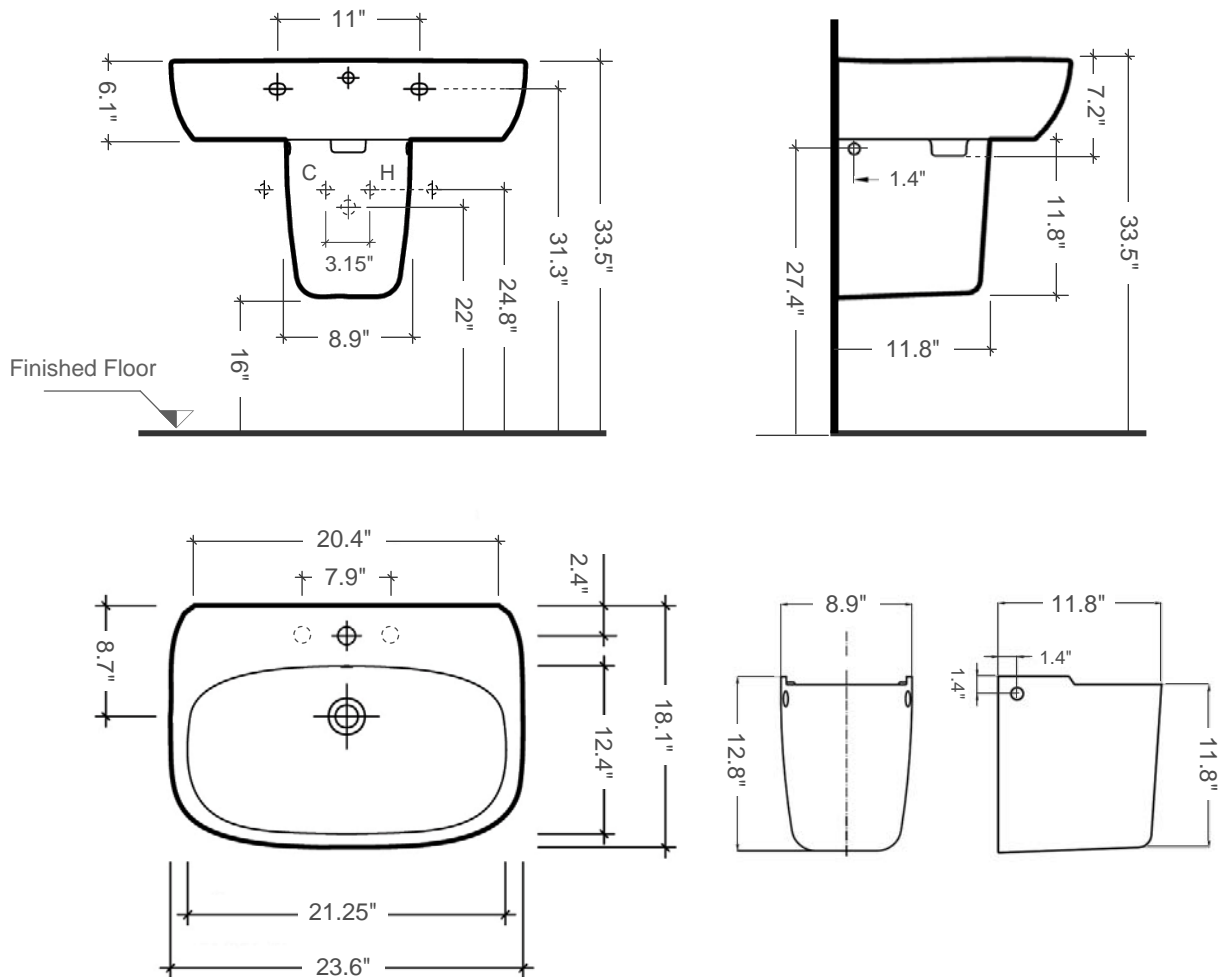

# Moda 60 Semi-pedestal Sink

Item number: MD4331-GL4970

Material: Vitreous china

Color/Finish: White/ unfinished back wall

Installation: Wall-mount

Overall Dimensions: 23.6" L x 18.1" W x 17.5" H

Interior Dimensions (basin area): 21.4" L x 12.4" W x 5.2" H

Drain hole: 1-3/4" Interior Diameter

Faucet hole: 1-3/8" Diameter

Approx. weight: 61 lbs

Features: With overflow and one predrilled faucet hole, and two prepared to drill faucet holes

Included components: Sink, semi-pedestal (shroud), and wall-mounting fixing bolts kit

Recommended accessories (not included): Oversize European drain, e.g. Delta push pop-up Drain Ref. 72173

All dimensions are nominal

*Roughing-in shown for guidance only. The 3/8" Hot & Cold water-supply tubes and 1-1/4" P-trap outlets are variable and can be determined at the discretion of the installer*