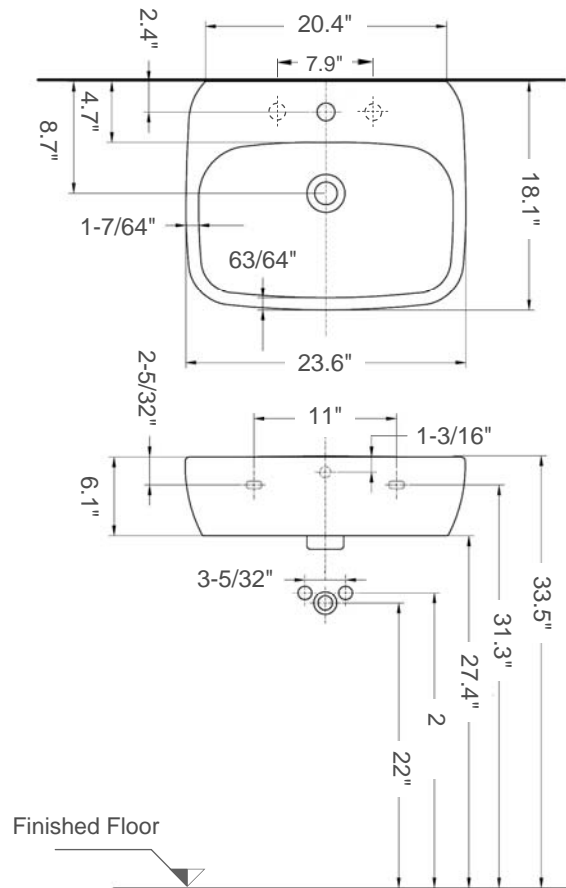

Moda 60

Item number: MD4331

Material: Vitreous china

Color/Finish: White/ unfinished back wall

Installation: Wall-mount, or above-counter

Overall Dimensions: 23.6" L x 18.1" W x 7.3" H

Interior Dimensions (basin area): 21.4" L x 12.4" W x 5.2" H

Foot Print: 20.5" L x 14.8" W

Drain hole: 1-3/4" Interior Diameter

Faucet hole: 1-3/8" Diameter

Approx. weight: 36 lbs

Features: With overflow and one predrilled faucet hole, and two prepared to drill faucet holes

Included components: Wall-mounting fixing bolts kit

Recommended accessories (not included): Oversize European drain, e.g. Delta push pop-up Drain Ref. 72173

Options (not included and sold separately):

- 8" L x 6.6" W x 28" H vitreous china Full Pedestal i.e. Item # MD4910
- 8.9" L x 11.8" W x 12.8" H vitreous china Semi Pedestal (shroud) i.e. Item # GL4970

All dimensions are nominal

Faucet and drain fittings not included. Shown only for photographic purposes

BISSONNET

Tel. (610) 454-1295 · Fax (610) 454-9385 · info@bissonnet.net · www.bissonnet.net