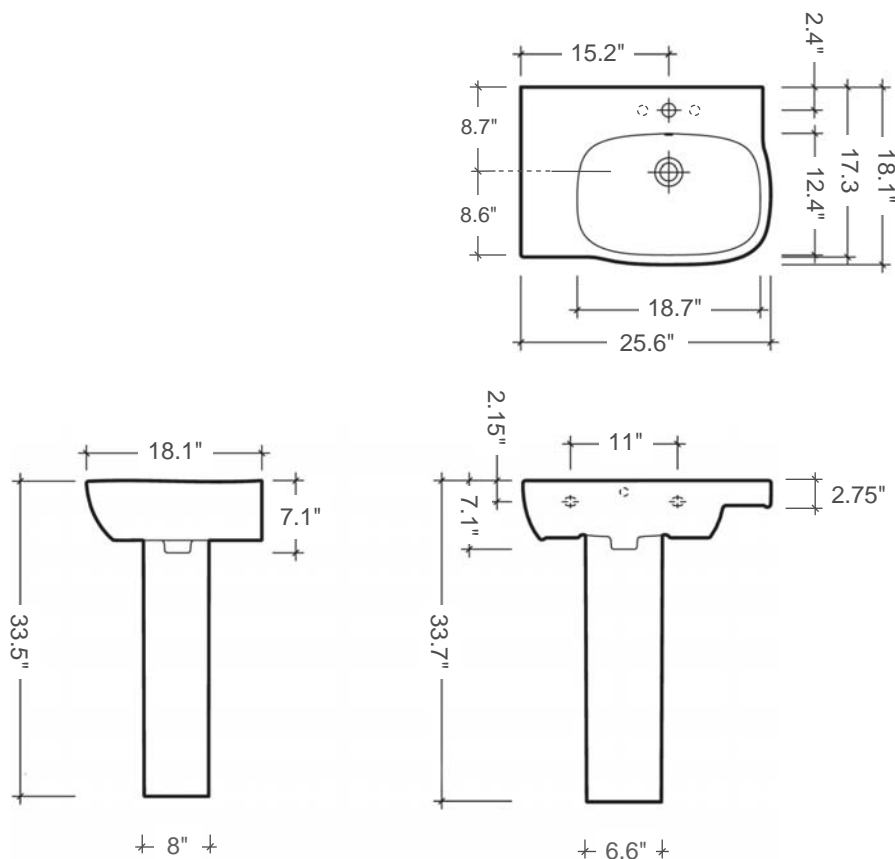

Moda 65-L Pedestal Sink

Item number: MD4411-4910

Material: Vitreous china

Color/Finish: White/ unfinished back wall

Installation: Pedestal

Overall Dimensions: 25.6" L x 18.1" W x 33.5" H

Interior Dimensions (basin area): 18.7" L x 12.4" W x 5.2" H

Drain hole: 1-3/4" Interior Diameter

Faucet hole: 1-3/8" Diameter

Approx. weight: 65 lbs

Features: Sink with overflow, one faucet hole and left-hand countertop space

Included components: Sink, full pedestal and wall-mounting fixing bolts kit

Recommended accessories (not included): Oversize European drain, e.g. Delta push pop-up Drain Ref. 72173

All dimensions are nominal

Faucet and drain fittings not included. Shown only for photographic purposes