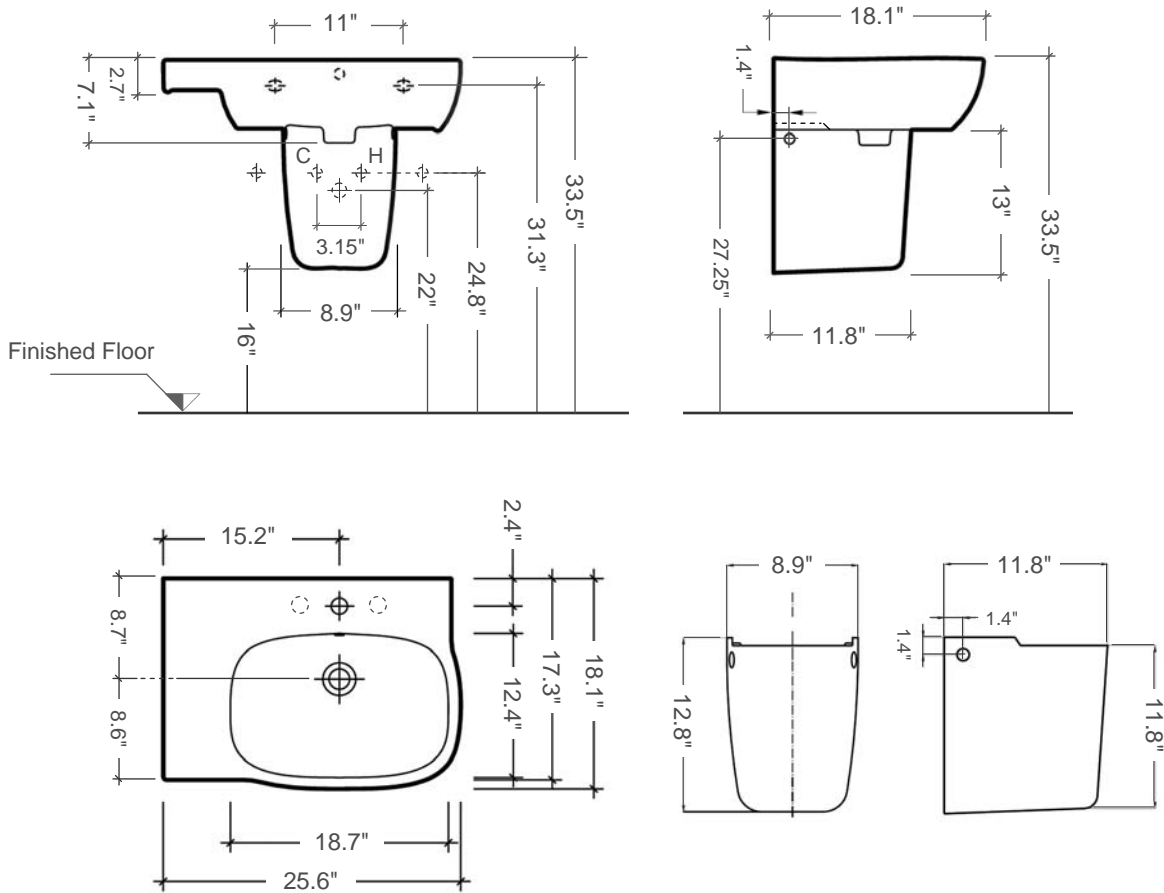

Moda 65-L Semi-pedestal Sink

Item number: MD4411-GL4970

Material: Vitreous china

Color/Finish: White/ unfinished back wall

Installation: Wall-mount

Overall Dimensions: 25.6" L x 18.1" W x 17.5" H

Interior Dimensions (basin area): 18.7" L x 12.4" W x 5.2" H

Drain hole: 1-3/4" Interior Diameter

Faucet hole: 1-3/8" Diameter

Approx. weight: 60 lbs

Features: With overflow and one predrilled faucet hole, and 2 prepared to drill 8" centers faucet holes

Included components: Sink, semi pedestal (shroud), and wall-mounting fixing bolts kit

Recommended accessories (not included): Oversize European drain, e.g. Delta push pop-up Drain Ref. 72173

All dimensions are nominal

Roughing-in shown for guidance only. The 3/8" Hot & Cold water-supply tubes and 1-1/4" P-trap outlets are variable and can be determined at the discretion of the installer