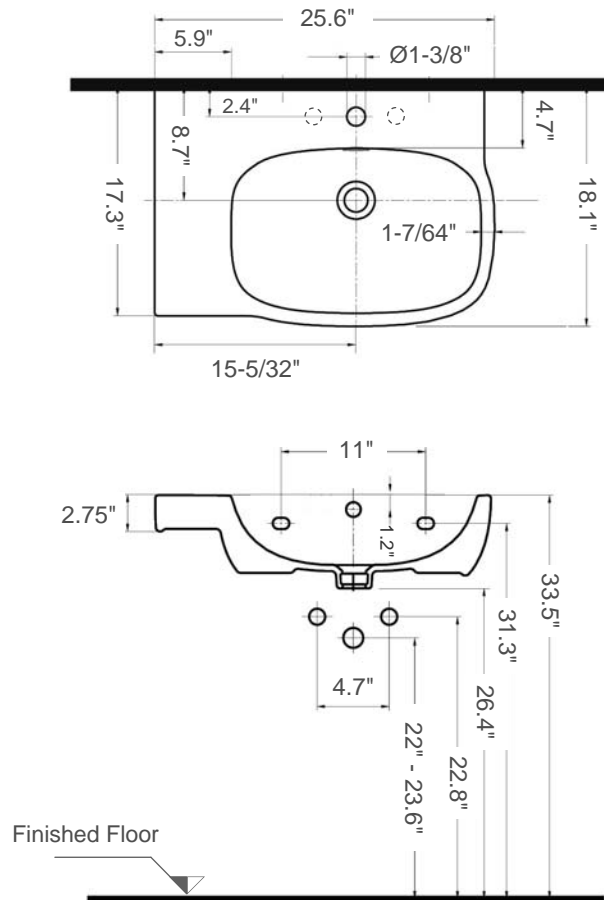

Moda 65-L

Item number: MD4411

Material: Vitreous china

Color/Finish: White/ unfinished back wall

Installation: Wall-mount

Overall Dimensions: 25.6" L x 18.1" W x 7.1" H

Interior Dimensions (basin area): 18.6" L x 12.3" W x 5.2" H

Drain hole: 1-3/4" Interior Diameter

Faucet hole: 1-3/8" Diameter

Approx. weight: 40 lbs

Features: With overflow and one predrilled faucet hole, and 2 prepared to drill 8" centers faucet holes

Included components: Wall-mounting fixing bolts kit

Recommended accessories (not included): Oversize European drain, e.g. Delta push pop-up Drain Ref. 72173

Options (not included and sold separately):

- 8.9" L x 11.8" W x 12.8" H vitreous china Semi-Pedestal (shroud) i.e. Item # GL4970
- 8" L x 6.6" W x 28" H vitreous china Full Pedestal i.e. Item # MD4910

All dimensions are nominal

Faucet and drain fittings not included. Shown only for photographic purposes

BISSONNET

Tel. (610) 454-1295 · Fax (610) 454-9385 · info@bissonnet.net · www.bissonnet.net