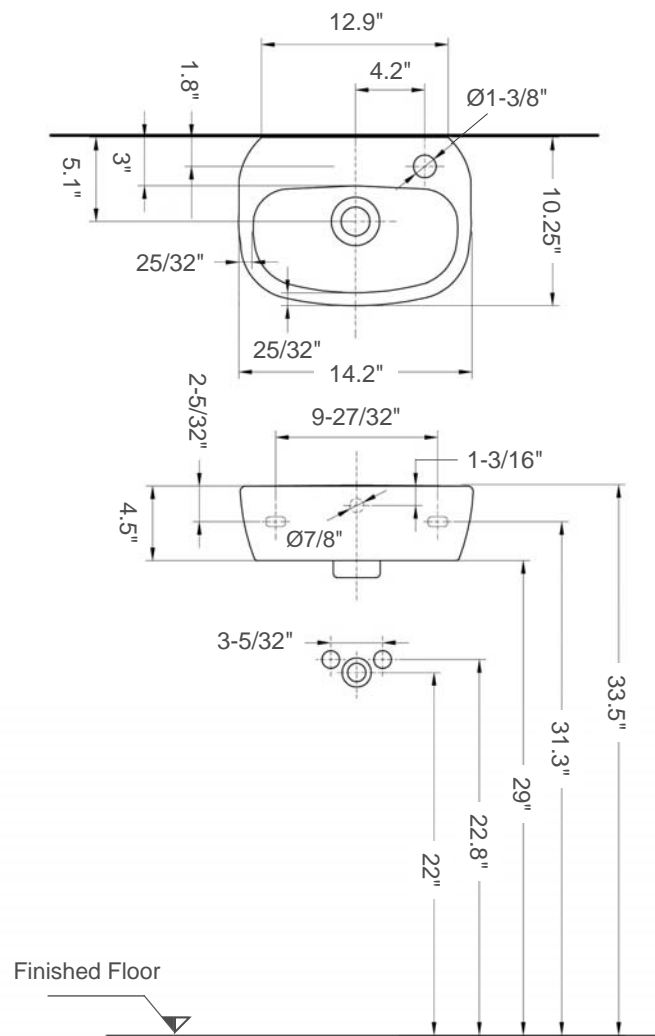

Moda 36

Item number: MD4821

Material: Vitreous china

Color/Finish: White/ unfinished back wall

Installation: Wall-mount, or above-counter

Overall Dimensions: 14.2" L x 10.25" W x 5.7" H

Interior Dimensions (basin area): 12.4" L x 6.5" W x 3.7" H

Drain hole: 1-3/4" Interior Diameter

Faucet hole: 1-3/8" Diameter

Approx. weight: 14 lbs

Features: With overflow and one right-hand faucet hole

Included components: Wall-mounting fixing bolts kit

Recommended accessories (not included): Oversize European drain, e.g. Delta push pop-up Drain Ref. 72173

All dimensions are nominal

Faucet and drain fittings not included. Shown only for photographic purposes

BISSONNET

Tel. (610) 454-1295 · Fax (610) 454-9385 · info@bissonnet.net · www.bissonnet.net