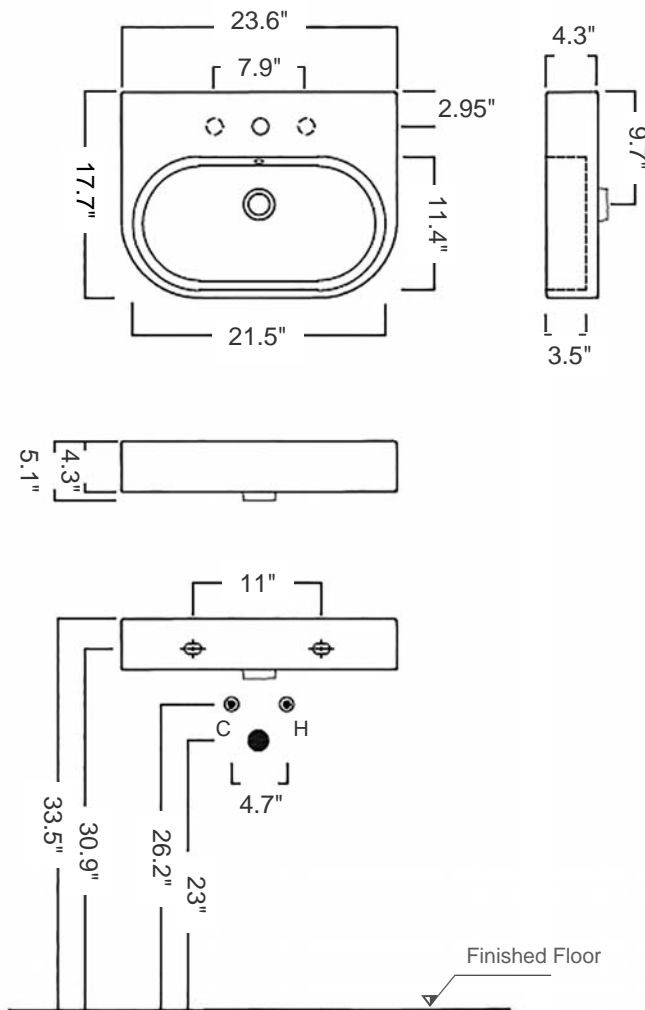

Area 60

Item number/ Code: Y0UH

Material: Vitreous china

Color/Finish: White/ Unfinished back wall

Installation: Wall-mount, or above-counter

Overall Dimensions: 23.6" L x 17.7" W x 5.1" H

Interior Dimensions (basin area): 21.5" L x 11.4" W x 3.5" H

Drain hole: Ø1-3/4" Interior Diameter

Faucet hole: Ø1-3/8"

Approx. weight: 40 lbs

Features: With overflow and one predrilled faucet hole, and 2 prepared to drill faucet holes

Components included: Wall mounting fixing bolts kit

Options (not included and sold separately): Product Code Y0YM Semi Pedestal (shroud)

Recommended accessory (not included): Oversized European drain, e.g. Delta push pop-up Drain Ref. 72173

All dimensions are nominal