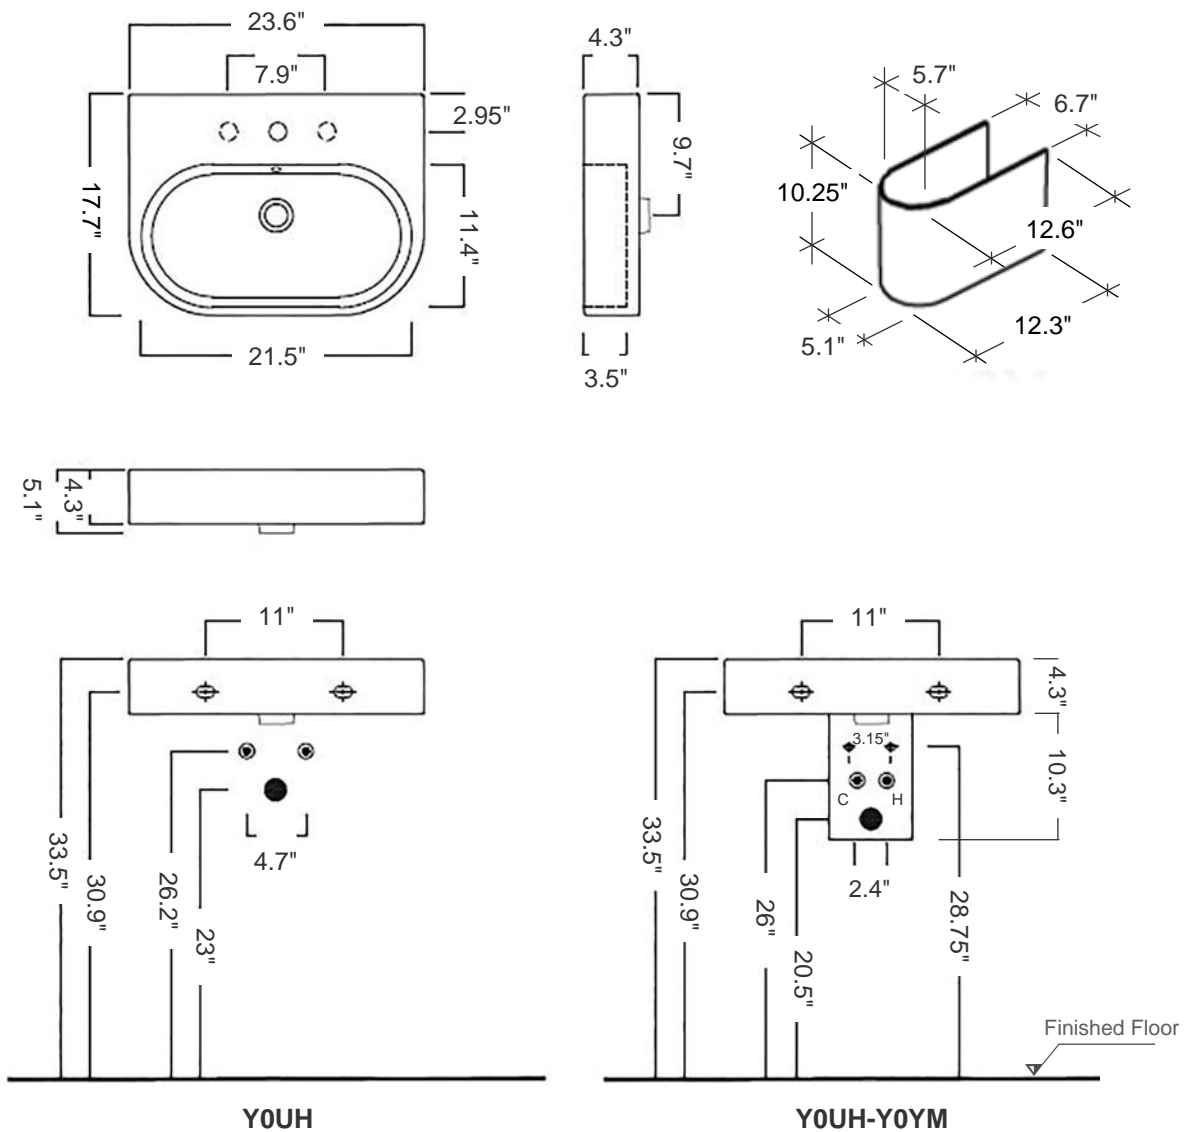

Area semi-pedestal Sink

Item number/ Code: Y0UH-Y0YM

Material: Vitreous china

Color/Finish: White/ Unfinished back wall

Installation: Wall-mount

Overall Dimensions: 23.6" L x 17.7" W x 14.6" H

Interior Dimensions (basin area): 21.5" L x 11.4" W x 3.5" H

Drain hole: Ø1-3/4" Interior Diameter

Faucet hole: Ø1-3/8"

Approx. weight: 58 lbs

Features: With overflow and one faucet hole, and 2 prepared to drill faucet holes

Components included: Sink, semi pedestal (shroud) and wall mounting fixing bolts kit

Recommended accessory (not included): Oversized European drain, e.g. Delta push pop-up Drain Ref. 72173

All dimensions are nominal

Faucet and drain fittings not included. Shown only for photographic purposes