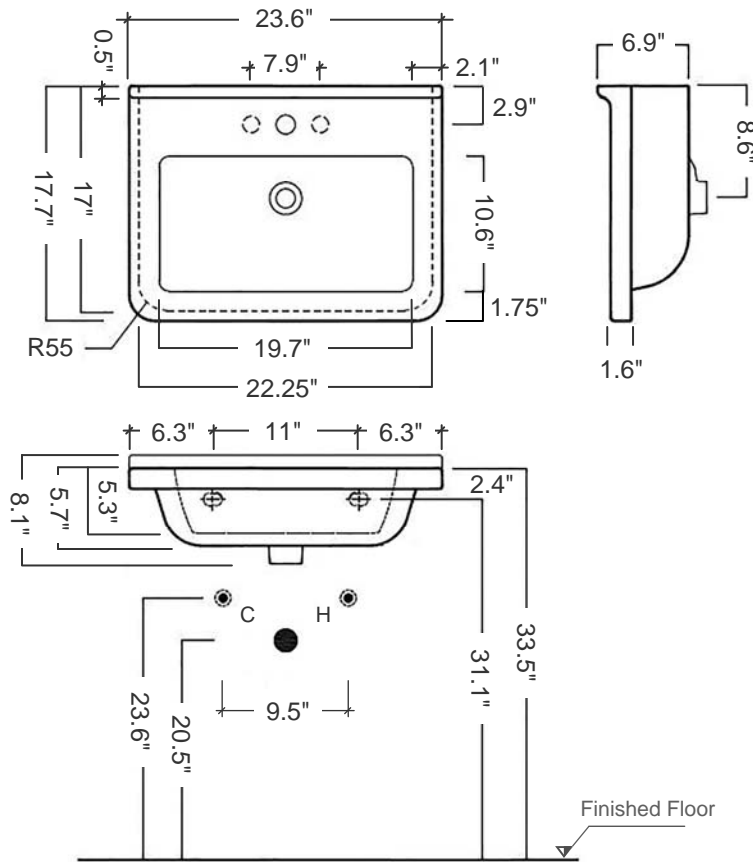

Erika 60

Item number/ Code: YXBH

Material: Vitreous china

Color/Finish: White/ Unfinished back wall

Installation: Wall-mount, or above-counter

Overall Dimensions: 23.6" L x 17.7" W x 8.1" H

Interior Dimensions (basin area): 19.7" L x 10.6" W x 5.3" H

Faucet Ledge: 4.1" W

Drain hole: Ø1-3/4" Interior Diameter

Faucet hole: Ø1-3/8"

Foot Print: 14.8" L x 13.8" W

Approx. weight: 46 lbs

Features: With overflow and one predrilled faucet hole, and 2 prepared to drill faucet holes

Components included: Wall mounting fixing bolts Kit

Options (not included and sold separately): Code YXBK Semi Pedestal, or Code YXHE Pedestal

Recommended accessory (not included): Oversized European drain, e.g. Delta push pop-up Drain Ref. 72173

All dimensions are nominal

Faucet and drain fittings not included. Shown only for photographic purposes

BISSONNET

Tel. (610) 454-1295 · Fax (610) 454-9385 · info@bissonnet.net · www.bissonnet.net