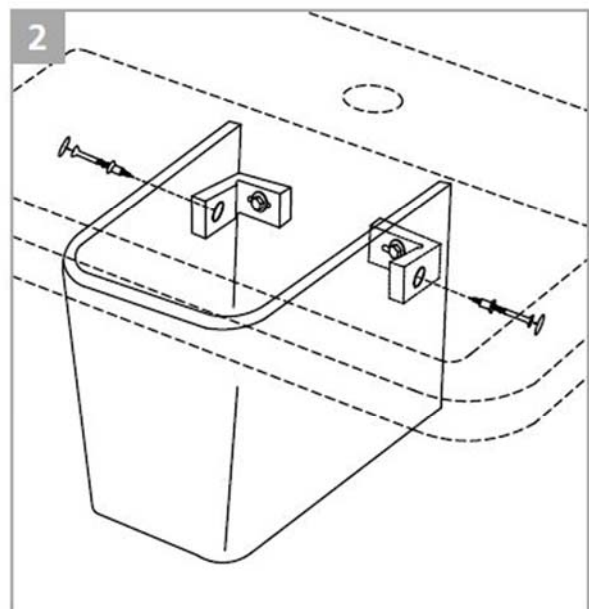

Erika 60 semi-pedestal Sink

Code: YXBH-YXBK

Installation Guidelines

All dimensions are nominal

BISSONNET

Tel. (610) 454-1295 · Fax (610) 454-9385 · info@bissonnet.net · www.bissonnet.net