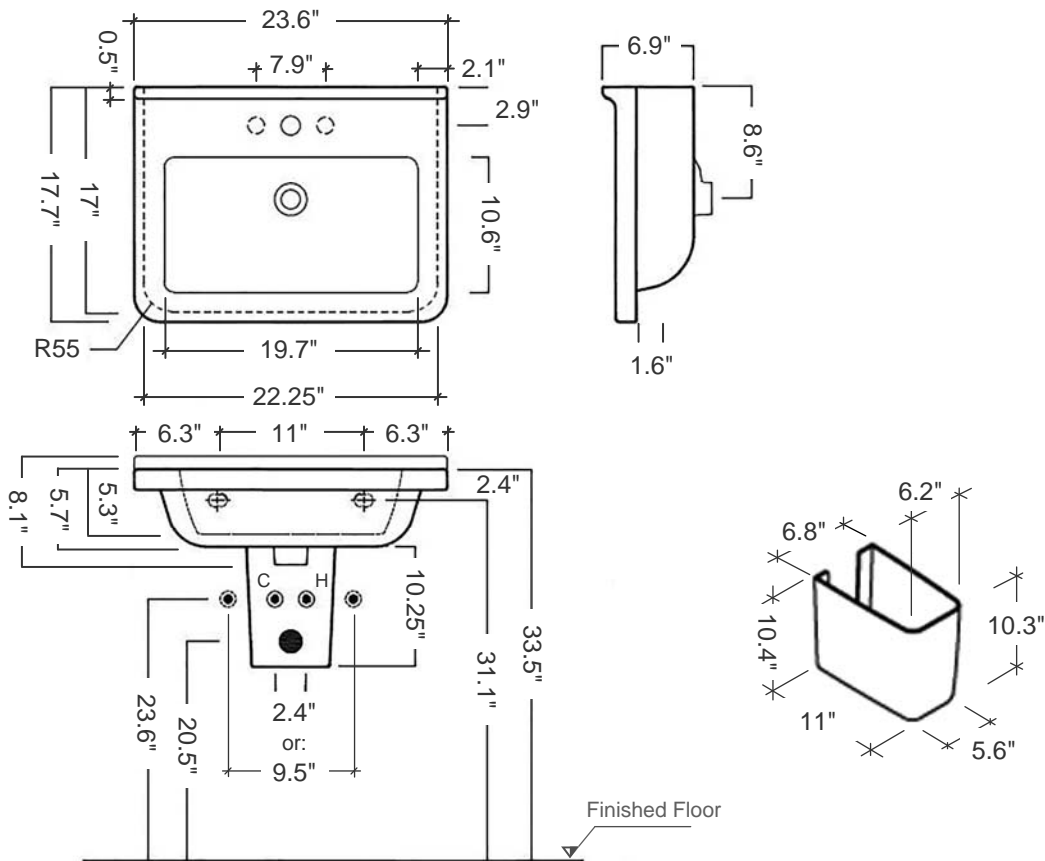

Erika 60 Semi-pedestal Sink

Item number/ Code: YXBH-YXBK

Material: Vitreous china

Color/Finish: White/ Unfinished back wall

Installation: Wall-mount

Overall Dimensions: 23.6" L x 17.7" W x 16.9" H

Interior Dimensions (basin area): 19.7" L x 10.6" W x 5.3" H

Faucet Ledge: 4.1" W

Drain hole: Ø1-3/4" Interior Diameter

Faucet hole: Ø1-3/8"

Approx. weight: 62 lbs

Features: With overflow and one predrilled faucet hole, and 2 prepared to drill faucet holes

Components included: Sink, semi pedestal (shroud) and wall mounting fixing bolts kit

Recommended accessory (not included): Oversized European drain, e.g. Delta push pop-up Drain Ref. 72173

All dimensions are nominal

Faucet and drain fittings not included. Shown only for photographic purposes