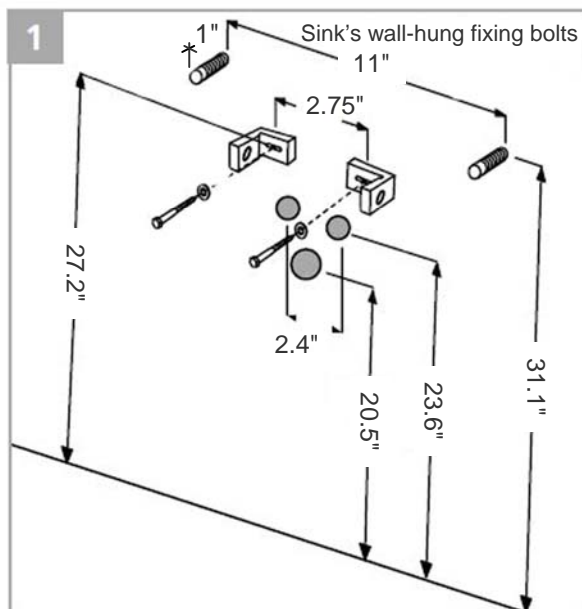

Erika 60 semi-pedestal Sink

Code: YXBH-YXBK

Installation Guidelines

All dimensions are nominal

BISSONNET

Tel. (610) 454-1295 · Fax (610) 454-9385 · info@bissonnet.net · www.bissonnet.net