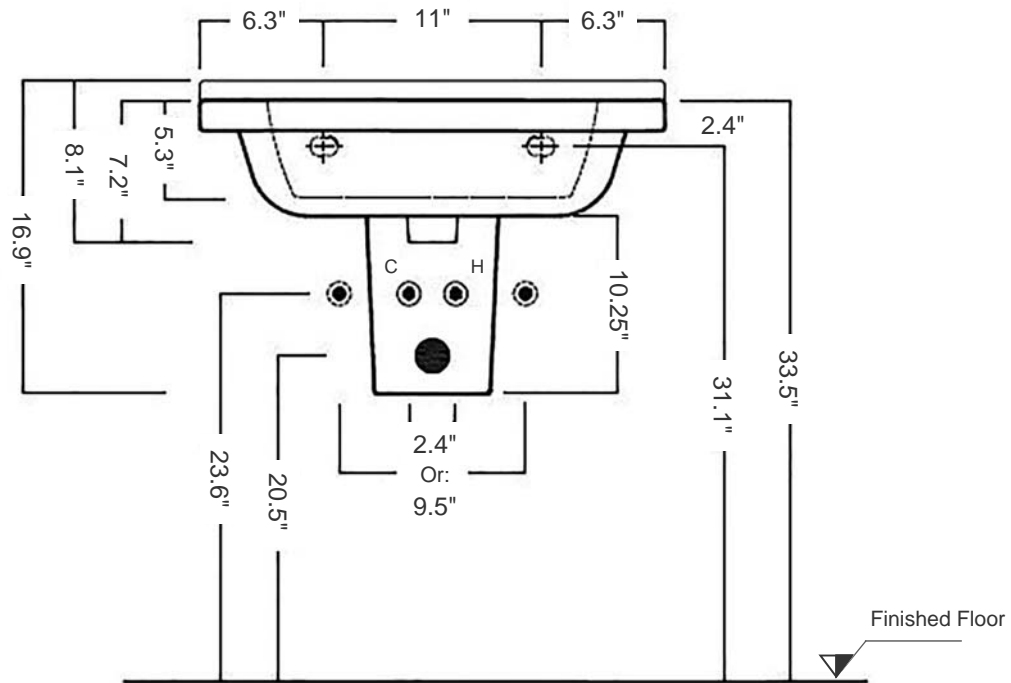

Erika 60 semi-pedestal Sink

Code: YXBH-YXBK

Installation Guidelines

All dimensions are nominal

BISSONNET

Tel. (610) 454-1295 · Fax (610) 454-9385 · info@bissonnet.net · www.bissonnet.net