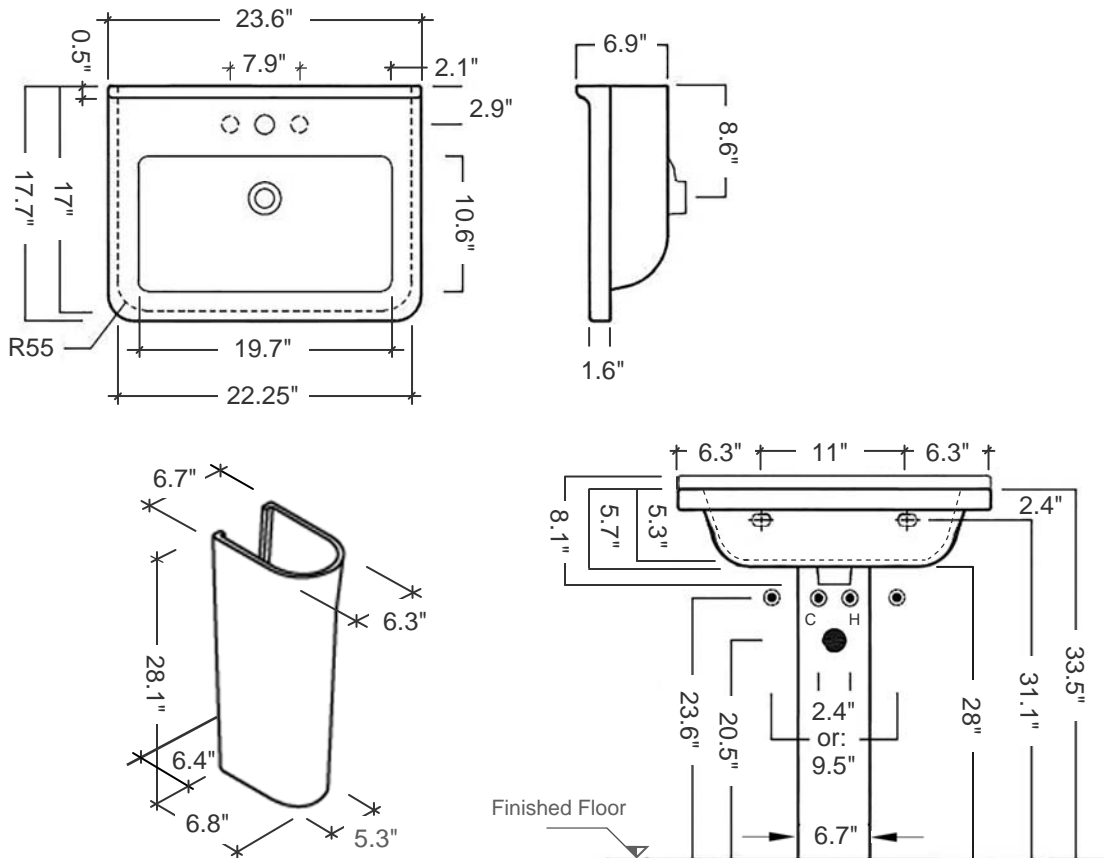

Erika 60 Pedestal Sink

Item number/ Code: YXBH-YXHE

Material: Vitreous china

Color/Finish: White/ Unfinished back wall

Installation: Pedestal

Overall Dimensions: 23.6" L x 17.7" W x 34.5" H

Interior Dimensions (basin area): 19.7" L x 10.6" W x 5.3" H

Faucet Ledge: 5.3" W

Drain hole: Ø1.75" Interior Diameter

Faucet hole: Ø1-3/8"

Approx. weight: 80 lbs

Features: With overflow and one predrilled faucet hole, and 2 prepared to drill faucet holes

Components included: Sink, pedestal, and wall mounting fixing bolts kit

Recommended accessory (not included): Oversized European drain, e.g. Delta push pop-up Drain Ref. 72173

All dimensions are nominal

Faucet and drain fittings not included. Shown only for photographic purposes