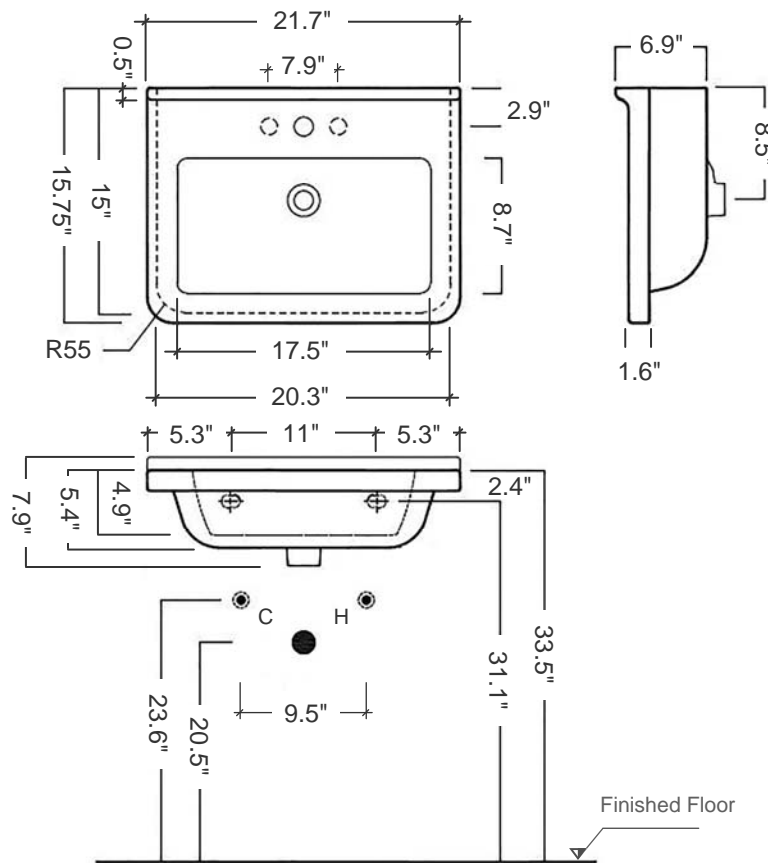

# Erika 55

Item number/ Code: YXBI

Material: Vitreous china

Color/Finish: White/ Unfinished back wall

Installation: Wall-mount, or above-counter

Overall Dimensions: 21.7" L x 15.75" W x 7.9" H

Interior Dimensions (basin area): 17.5" L x 8.7" W x 4.9" H

Faucet Ledge: 4.2" W

Drain hole: Ø1.75" Interior Diameter

Faucet hole: Ø1-3/8"

Foot Print: 14.8" L x 12.8" W

Approx. weight: 40 lbs

Features: With overflow and one predrilled faucet hole, and 2 prepared to drill faucet holes

Components included: Wall mounting fixing bolts Kit

Options (not included and sold separately): Code YXBK Semi Pedestal, or Code YXHE full Pedestal

Recommended accessory (not included): Oversized European drain, e.g. Delta push pop-up Drain Ref. 72173

All dimensions are nominal

Faucet and drain fittings not included. Shown only for photographic purposes

BISSONNET

Tel. (610) 454-1295 · Fax (610) 454-9385 · info@bissonnet.net · www.bissonnet.net