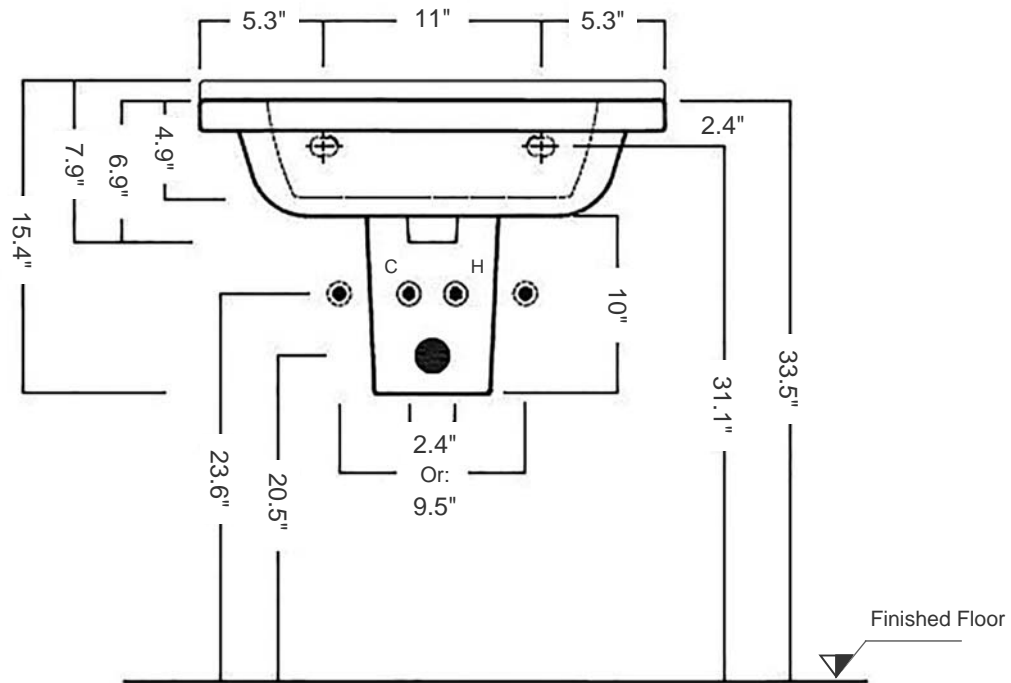

Erika 55 semi-pedestal Sink

Code: YXBI-YXBK

Installation Guidelines

All dimensions are nominal

BISSONNET

Tel. (610) 454-1295 · Fax (610) 454-9385 · info@bissonnet.net · www.bissonnet.net