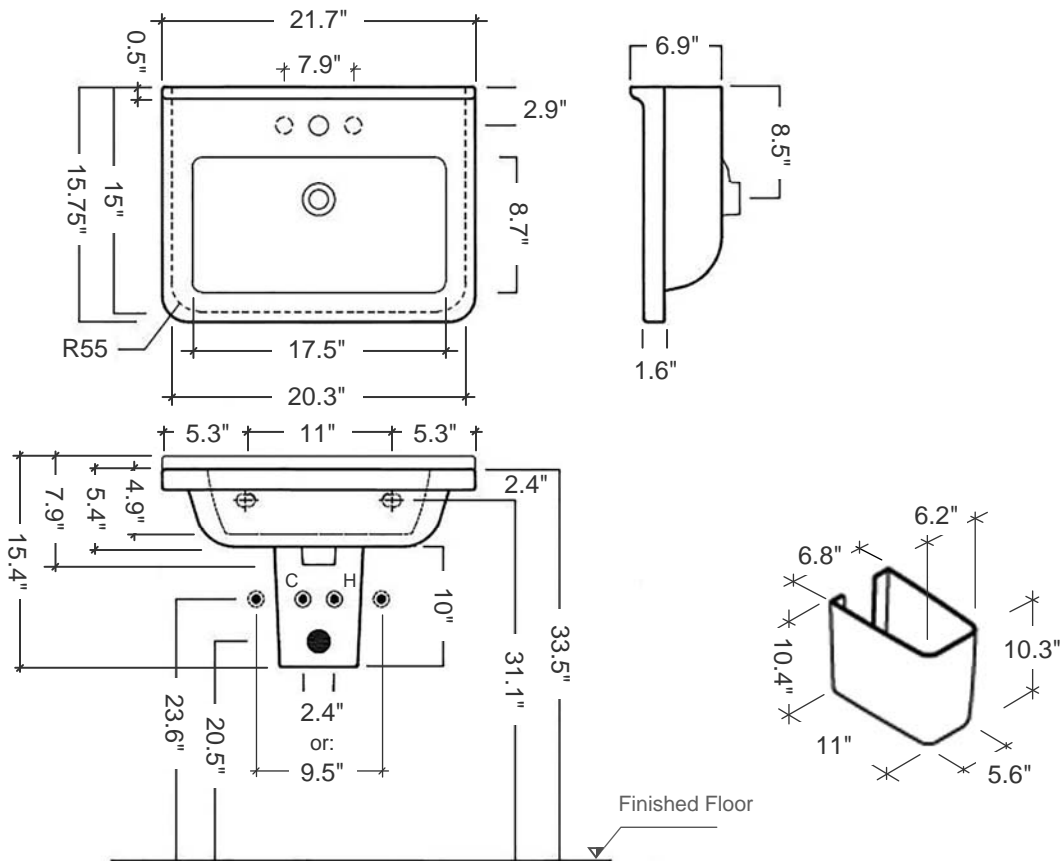

# Erika 55 Semi-pedestal Sink

Item number/ Code: YXBI-YXBK

Material: Vitreous china

Color/Finish: White/ Unfinished back wall

Installation: Wall-mount

Overall Dimensions: 21.7" L x 15.75" W x 15.4" H

Interior Dimensions (basin area): 17.5" L x 8.7" W x 4.9" H

Faucet Ledge: 4.2" W

Drain hole: Ø1-3/4" Interior Diameter

Faucet hole: Ø1-3/8"

Approx. weight: 55 lbs

Features: With overflow and one faucet hole, and 2 prepared to drill faucet holes

Components included: Sink, semi pedestal (shroud) and wall mounting fixing bolts kit

Recommended accessory (not included): Oversized European drain, e.g. Delta push pop-up Drain Ref. 72173

All dimensions are nominal

Faucet and drain fittings not included. Shown only for photographic purposes