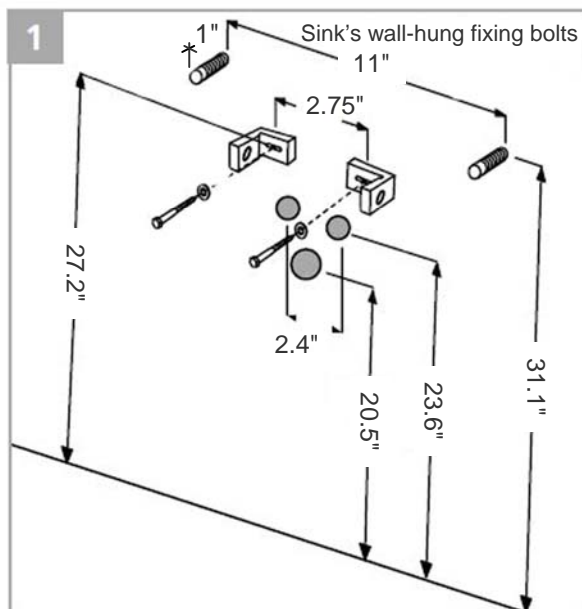

Erika 55 semi-pedestal Sink

Code: YXBI-YXBK

Installation Guidelines

All dimensions are nominal

BISSONNET

Tel. (610) 454-1295 · Fax (610) 454-9385 · info@bissonnet.net · www.bissonnet.net