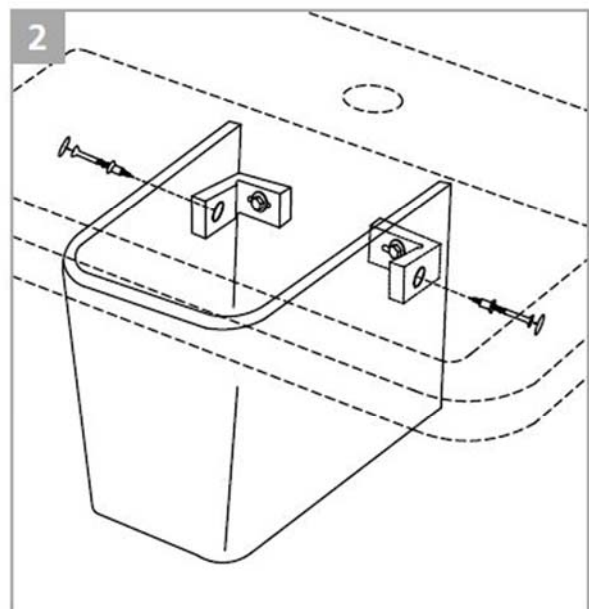

Erika 55 semi-pedestal Sink

Code: YXBI-YXBK

Installation Guidelines

All dimensions are nominal

BISSONNET

Tel. (610) 454-1295 · Fax (610) 454-9385 · info@bissonnet.net · www.bissonnet.net