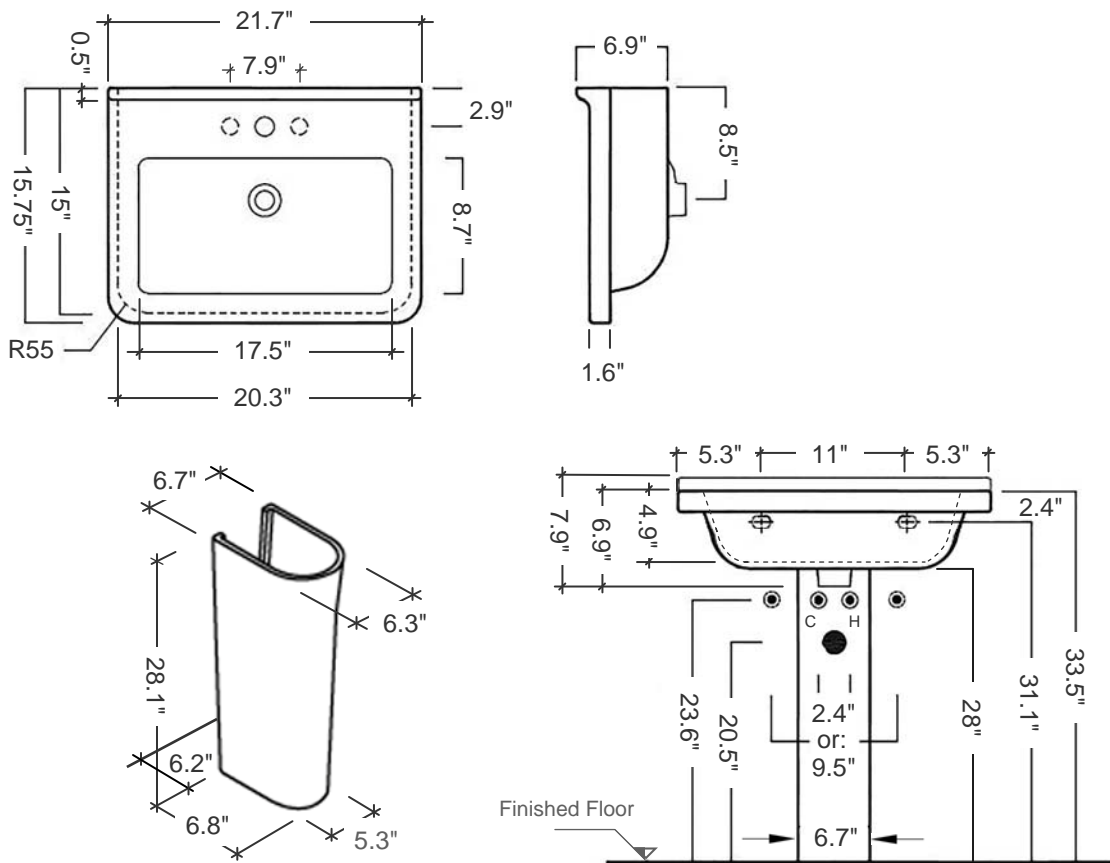

Erika 55 Pedestal Sink

Item number/ Code: YXBI-YXHE

Material: Vitreous china

Color/Finish: White/ Unfinished back wall

Installation: Pedestal

Overall Dimensions: 21.7" L x 15.75" W x 34.5" H

Interior Dimensions (basin area): 17.5" L x 8.7" W x 4.9" H

Faucet Ledge: 4.2" W

Drain hole: Ø1-3/4" Interior Diameter

Faucet hole: Ø1-3/8"

Approx. weight: 73 lbs

Features: With overflow and one predrilled faucet hole, and 2 prepared to drill faucet holes

Components included: Sink, pedestal and wall mounting fixing bolts Kit

Recommended accessory (not included): Oversized European drain, e.g. Delta push pop-up Drain Ref. 72173

All dimensions are nominal

Faucet and drain fittings not included. Shown only for photographic purposes