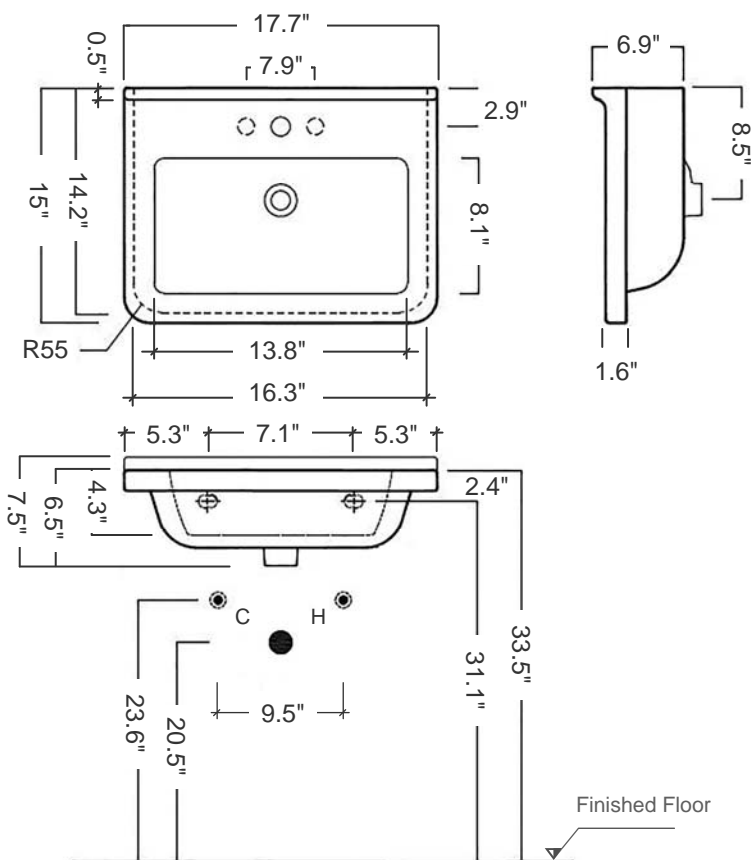

# Erika 45

Item number/ Code: YXBJ

Material: Vitreous china

Color/Finish: White/ Unfinished back wall

Installation: Wall-mount, or above counter

Overall Dimensions: 17.7" L x 15" W x 7.5" H

Interior Dimensions (basin area): 13.8" L x 8.1" W x 4.3" H

Faucet Ledge: 4.1" W

Drain hole: Ø1-3/4" Interior Diameter

Faucet hole: Ø1-3/8"

Foot Print: 13" L x 12.5" W

Approx. weight: 29 lbs

Features: With overflow and one predrilled faucet hole, and 2 prepared to drill faucet holes

Components included: Wall mounting fixing bolts Kit

Options (not included and sold separately): Code YXBK Semi Pedestal, or Code YXHE full Pedestal

Recommended accessory (not included): Oversized European drain, e.g. Delta push pop-up Drain Ref. 72173

All dimensions are nominal

*Faucet and drain fittings not included. Shown only for photographic purposes*

BISSONNET

Tel. (610) 454-1295 · Fax (610) 454-9385 · info@bissonnet.net · www.bissonnet.net