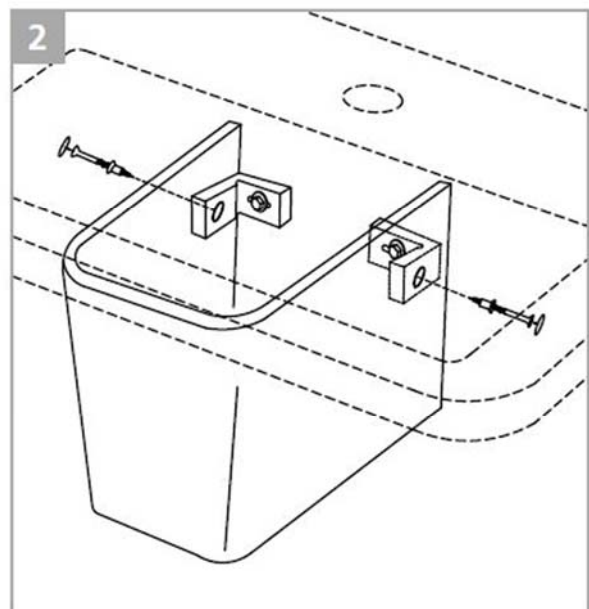

Erika 45 semi-pedestal Sink

Code: YXBJ-YXBK

Installation Guidelines

All dimensions are nominal

BISSONNET

Tel. (610) 454-1295 · Fax (610) 454-9385 · info@bissonnet.net · www.bissonnet.net