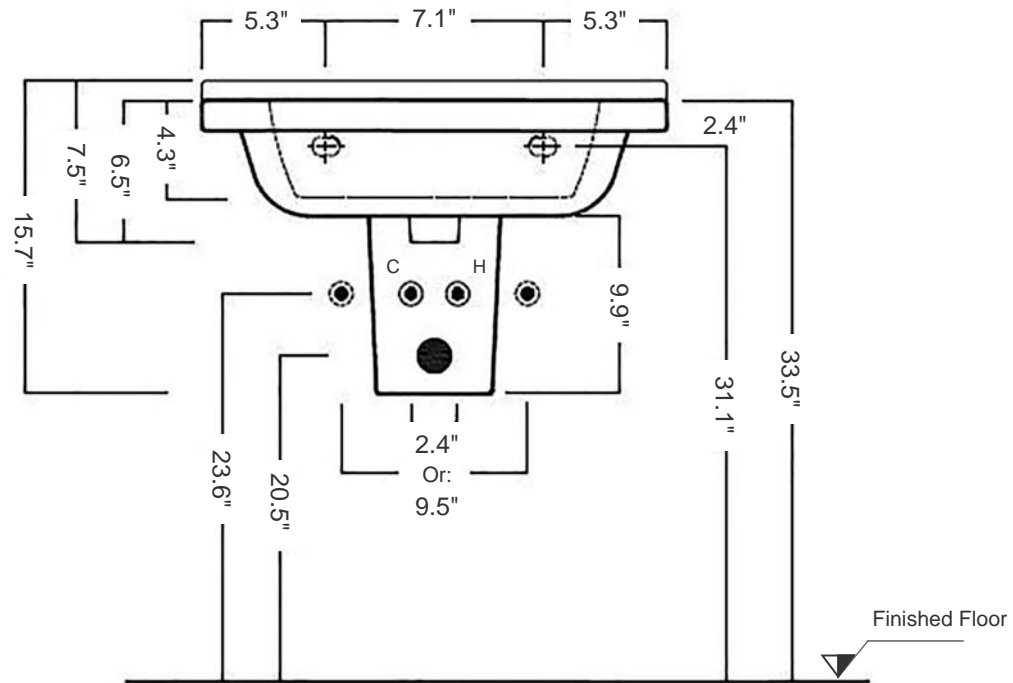

Erika 45 semi-pedestal Sink

Code: YXBJ-YXBK

Installation Guidelines

All dimensions are nominal

BISSONNET

Tel. (610) 454-1295 · Fax (610) 454-9385 · info@bissonnet.net · www.bissonnet.net