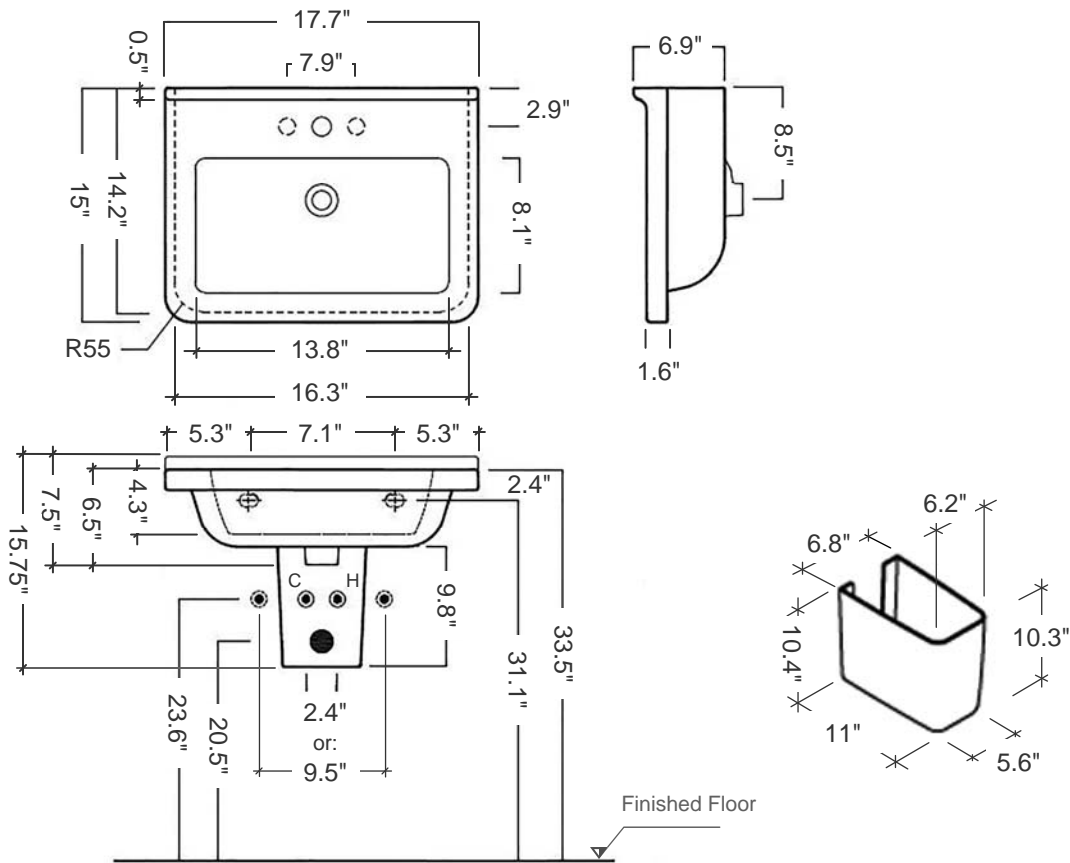

Erika 45 Semi-pedestal Sink

Item number/ Code: YXBJ-YXBK

Material: Vitreous china

Color/Finish: White/ Unfinished back wall

Installation: Wall-mount

Overall Dimensions: 17.7" L x 15" W x 15.75" H

Interior Dimensions (basin area): 13.8" L x 8.1" W x 4.3" H

Faucet Ledge: 4.1" W

Drain hole: Ø1-3/4" Interior Diameter

Faucet hole: Ø1-3/8"

Approx. weight: 44 lbs

Features: With overflow and 1 predrilled faucet hole, and 2 prepared to drill faucet holes

Components included: Sink, semi pedestal (shroud) and wall mounting fixing bolts kit

Recommended accessory (not included): Oversized European drain, e.g. Delta push pop-up Drain Ref. 72173

All dimensions are nominal

Faucet and drain fittings not included. Shown only for photographic purposes