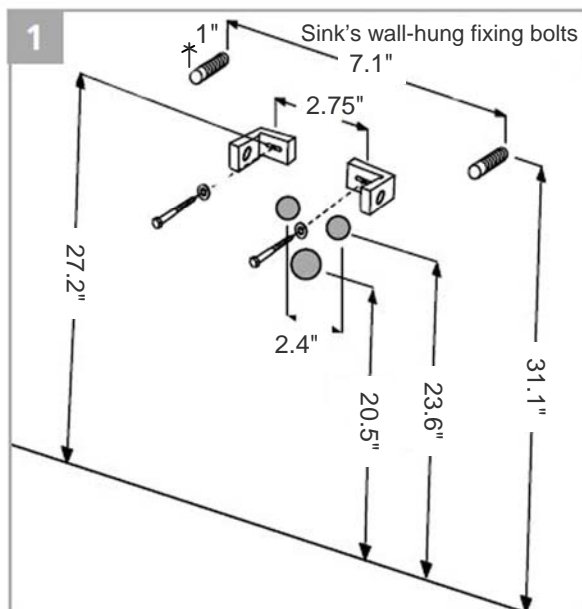

Erika 45 semi-pedestal Sink

Code: YXBJ-YXBK

Installation Guidelines

All dimensions are nominal

BISSONNET

Tel. (610) 454-1295 · Fax (610) 454-9385 · info@bissonnet.net · www.bissonnet.net