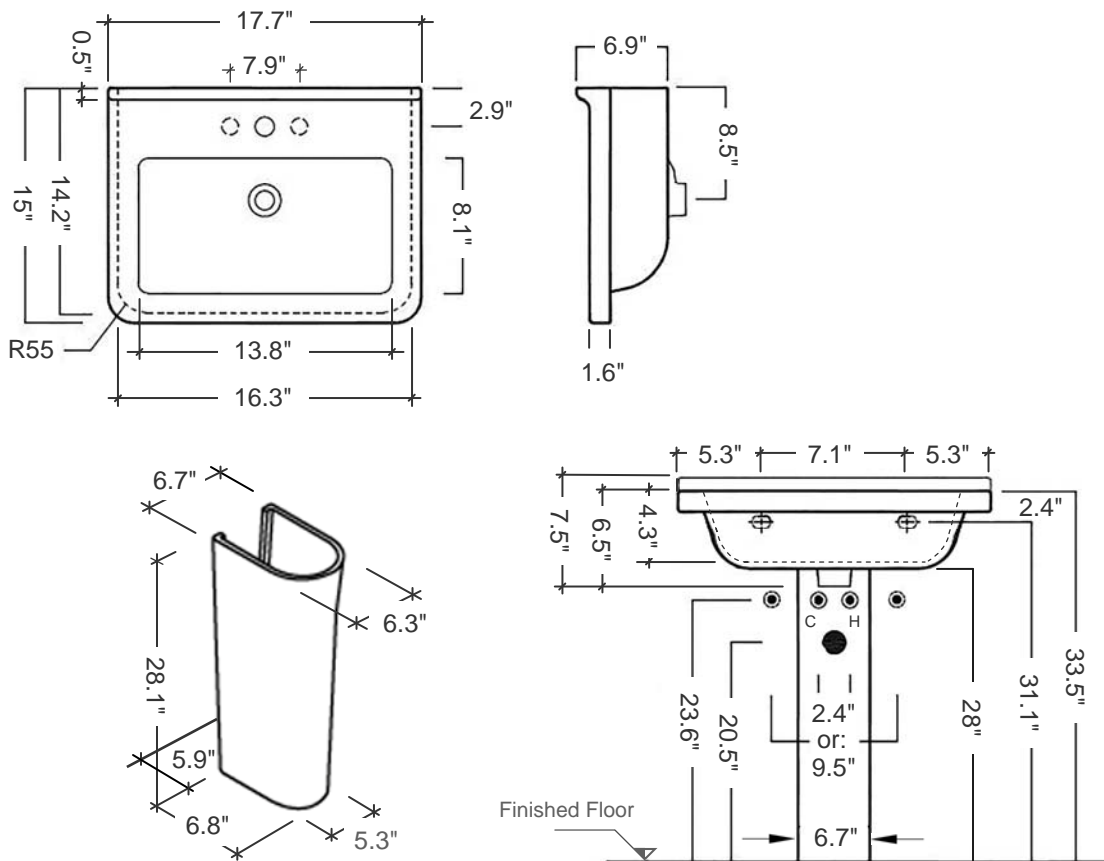

Erika 45 Pedestal Sink

Item number/ Code: YXBJ-YXHE

Material: Vitreous china

Color/Finish: White/ Unfinished back wall

Installation: Pedestal

Overall Dimensions: 17.7" L x 15" W x 34.5" H

Interior Dimensions (basin area): 13.8" L x 8.1" W x 4.3" H

Faucet Ledge: 4.1" W

Drain hole: Ø1-3/4" Interior Diameter

Faucet hole: Ø1-3/8"

Approx. weight: 62 lbs

Features: With overflow and one predrilled faucet hole, and 2 prepared to drill faucet holes

Components included: Sink, pedestal and wall mounting fixing bolts Kit

Recommended accessory (not included): Oversized European drain, e.g. Delta push pop-up Drain Ref. 72173

All dimensions are nominal

Faucet and drain fittings not included. Shown only for photographic purposes