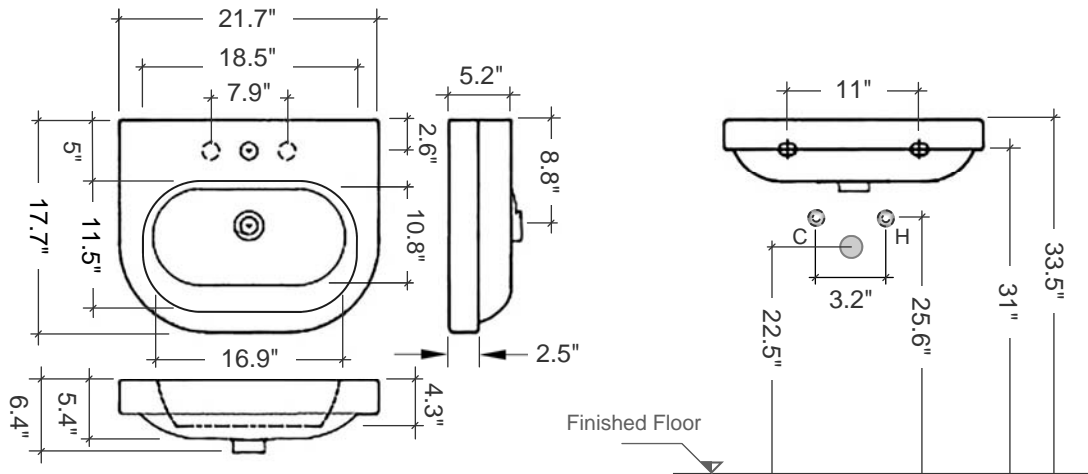

Daytime 55

Item number/ Code: YXBL

Material: Vitreous china

Color/Finish: White/ Unfinished back wall

Installation: Wall-mount, or above-counter

Overall Dimensions: 21.7" L x 17.7" W x 6.4" H

Interior Dimensions (basin area): 18.5" L x 11.5" W x 4.3" H

Faucet Ledge: 5" W

Drain hole: $\text{Ø}1\text{-}3/4$ " Interior Diameter

Faucet hole: $\text{Ø}1\text{-}3/8$ "

Foot Print: 15.3" L x 14.9" W

Approx. weight: 42 lbs

Features: With overflow and one predrilled faucet hole, and 2 prepared to drill faucet holes

Components included: Wall mounting fixing bolts Kit

Options (not included and sold separately): Product Code YXCQ Semi Pedestal (shroud)

Recommended accessory (not included): Oversized European drain, e.g. Delta push pop-up Drain Ref. 72173