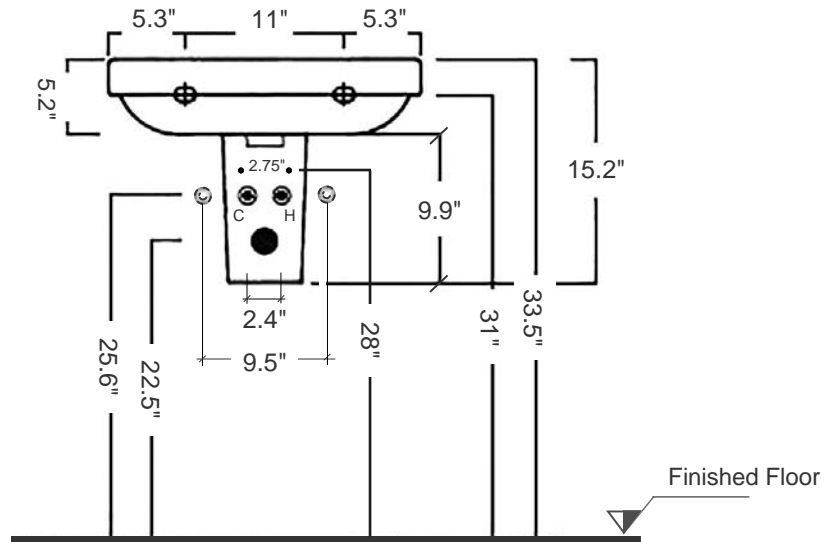

Daytime 55 Semi-pedestal Sink

Item number/ Code: YXBL-YXCQ

Material: Vitreous china

Color/Finish: White/ Unfinished back wall

Installation: Wall-mount

Overall Dimensions: 21.7" L x 17.7" W x 15.2" H

Interior Dimensions (basin area): 18.25" L x 11.5" W x 4.3" H

Faucet ledge: 4.7" W

Drain hole: Ø1-3/4" Interior Diameter

Faucet hole: Ø1-3/8"

Approx. weight: 60 lbs

Features: With overflow and one predrilled faucet hole, and 2 prepared to drill faucet holes

Components included: Sink, semi pedestal (shroud) and wall mounting fixing bolts kit

Recommended accessory (not included): Oversized European drain, e.g. Delta push pop-up Drain Ref. 72173

All dimensions are nominal

Roughing-in shown for guidance only. The 3/8" Hot & Cold water-supply tubes and 1-1/4" P-trap outlets are variable and can be determined at the discretion of the installer

BISSONNET

Tel. (610) 454-1295 · Fax (610) 454-9385 · info@bissonnet.net · www.bissonnet.net

Daytime 55 Semi-pedestal Sink

Code: YXBL-YXCQ

Installation Guidelines

All dimensions are nominal

BISSONNET

Tel. (610) 454-1295 · Fax (610) 454-9385 · info@bissonnet.net · www.bissonnet.net