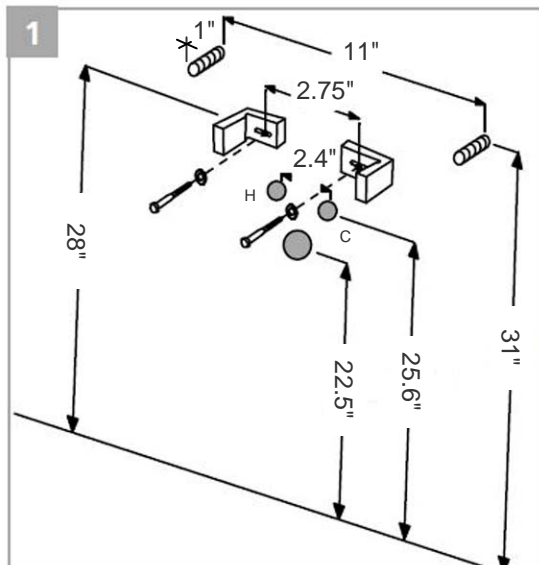

Daytime 55 Semi-pedestal Sink

Item number/ Code: YXBL-YXCQ

Material: Vitreous china

Color/Finish: White/ Unfinished back wall

Installation: Wall-mount

Overall Dimensions: 21.7" L x 17.7" W x 15.2" H

Interior Dimensions (basin area): 18.25" L x 11.5" W x 4.3" H

Faucet ledge: 4.7" W

Drain hole: Ø1-3/4" Interior Diameter

Faucet hole: Ø1-3/8"

Approx. weight: 60 lbs

Features: With overflow and one predrilled faucet hole, and 2 prepared to drill faucet holes

Components included: Sink, semi pedestal (shroud) and wall mounting fixing bolts kit

Recommended accessory (not included): Oversized European drain, e.g. Delta push pop-up Drain Ref. 72173

All dimensions are nominal

Roughing-in shown for guidance only. The 3/8" Hot & Cold water-supply tubes and 1-1/4" P-trap outlets are variable and can be determined at the discretion of the installer

BISSONNET

Tel. (610) 454-1295 · Fax (610) 454-9385 · info@bissonnet.net · www.bissonnet.net

Daytime 55 Semi-pedestal Sink

Code: YXBL-YXCQ

Installation Guidelines

All dimensions are nominal

BISSONNET

Tel. (610) 454-1295 · Fax (610) 454-9385 · info@bissonnet.net · www.bissonnet.net