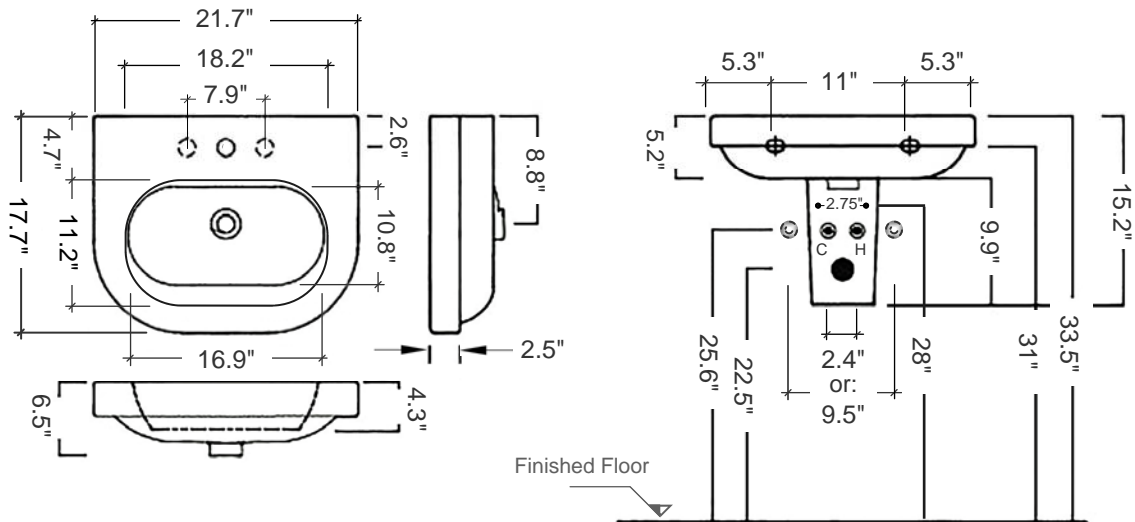

Daytime 55 Semi-pedestal Sink

Item number/ Code: YXBL-YXCQ

Material: Vitreous china

Color/Finish: White/ Unfinished back wall

Installation: Wall-mount

Overall Dimensions: 21.7" L x 17.7" W x 15.2" H

Interior Dimensions (basin area): 18.25" L x 11.5" W x 4.3" H

Faucet ledge: 4.7" W

Drain hole: Ø1-3/4" Interior Diameter

Faucet hole: Ø1-3/8"

Approx. weight: 60 lbs

Features: With overflow and one predrilled faucet hole, and 2 prepared to drill faucet holes

Components included: Sink, semi pedestal (shroud) and wall mounting fixing bolts kit

Recommended accessory (not included): Oversized European drain, e.g. Delta push pop-up Drain Ref. 72173

All dimensions are nominal

Roughing-in shown for guidance only. The 3/8" Hot & Cold water-supply tubes and 1-1/4" P-trap outlets are variable and can be determined at the discretion of the installer