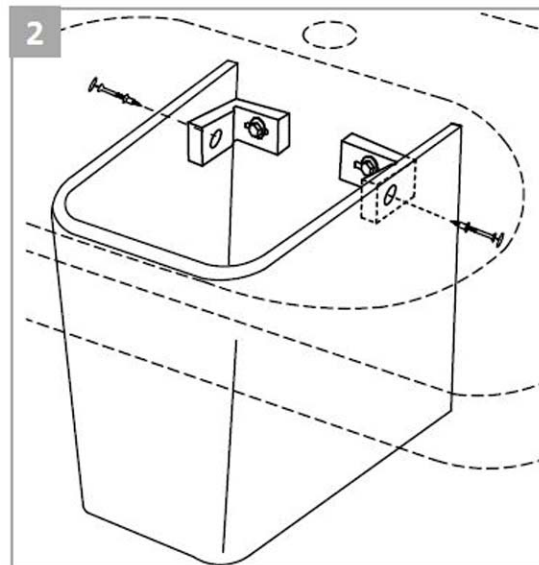

Daytime 55 Semi-pedestal Sink

Item number/ Code: YXBL-YXCQ

Material: Vitreous china

Color/Finish: White/ Unfinished back wall

Installation: Wall-mount

Overall Dimensions: 21.7" L x 17.7" W x 15.2" H

Interior Dimensions (basin area): 18.25" L x 11.5" W x 4.3" H

Faucet ledge: 4.7" W

Drain hole: Ø1-3/4" Interior Diameter

Faucet hole: Ø1-3/8"

Approx. weight: 60 lbs

Features: With overflow and one predrilled faucet hole, and 2 prepared to drill faucet holes

Components included: Sink, semi pedestal (shroud) and wall mounting fixing bolts kit

Recommended accessory (not included): Oversized European drain, e.g. Delta push pop-up Drain Ref. 72173

All dimensions are nominal

Roughing-in shown for guidance only. The 3/8" Hot & Cold water-supply tubes and 1-1/4" P-trap outlets are variable and can be determined at the discretion of the installer

BISSONNET

Tel. (610) 454-1295 · Fax (610) 454-9385 · info@bissonnet.net · www.bissonnet.net

Daytime 55 Semi-pedestal Sink

Code: YXBL-YXCQ

Installation Guidelines

All dimensions are nominal

BISSONNET

Tel. (610) 454-1295 · Fax (610) 454-9385 · info@bissonnet.net · www.bissonnet.net