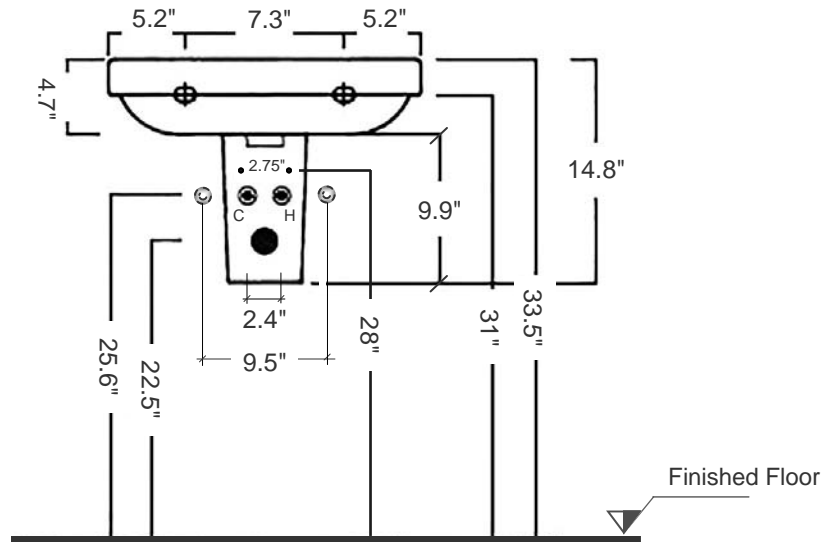

Daytime 45 Semi-pedestal Sink

Item number/ Code: YXBM-YXCQ

Material: Vitreous china

Color/Finish: White/ Unfinished back wall

Installation: Wall-mount

Overall Dimensions: 17.7" L x 14.9" W x 14.8" H

Interior Dimensions (basin area): 13.8" L x 9.3" W x 4.1" H

Faucet Ledge: 4.5" W

Drain hole: Ø1-3/4" Interior Diameter

Faucet hole: Ø1-3/8"

Approx. weight: 47 lbs

Features: With overflow and one faucet hole

Components included: Sink, semi pedestal (shroud) and wall mounting fixing bolts kit

Recommended accessory (not included): Oversized European drain, e.g. Delta push pop-up Drain Ref. 72173

All dimensions are nominal

Roughing-in shown for guidance only. The 3/8" Hot & Cold water-supply tubes and 1-1/4" P-trap outlets are variable and can be determined at the discretion of the installer

BISSONNET

Tel. (610) 454-1295 · Fax (610) 454-9385 · info@bissonnet.net · www.bissonnet.net

Daytime 45 Semi-pedestal Sink

Code: YXBM-YXCQ

Installation Guidelines

All dimensions are nominal

BISSONNET

Tel. (610) 454-1295 · Fax (610) 454-9385 · info@bissonnet.net · www.bissonnet.net