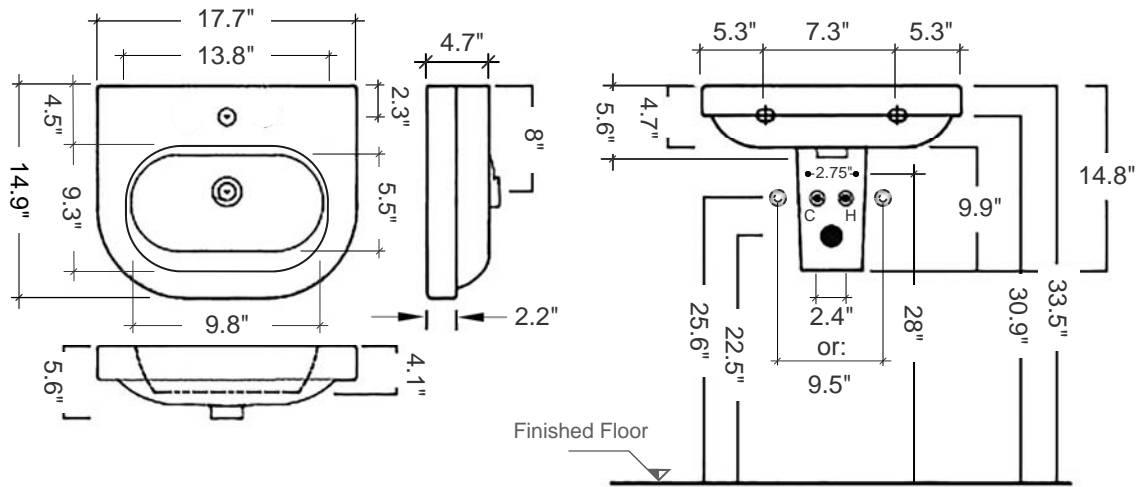

Daytime 45 Semi-pedestal Sink

Item number/ Code: YXBM-YXCQ

Material: Vitreous china

Color/Finish: White/ Unfinished back wall

Installation: Wall-mount

Overall Dimensions: 17.7" L x 14.9" W x 14.8" H

Interior Dimensions (basin area): 13.8" L x 9.3" W x 4.1" H

Faucet Ledge: 4.5" W

Drain hole: Ø1-3/4" Interior Diameter

Faucet hole: Ø1-3/8"

Approx. weight: 47 lbs

Features: With overflow and one faucet hole

Components included: Sink, semi pedestal (shroud) and wall mounting fixing bolts kit

Recommended accessory (not included): Oversized European drain, e.g. Delta push pop-up Drain Ref. 72173

All dimensions are nominal

Roughing-in shown for guidance only. The 3/8" Hot & Cold water-supply tubes and 1-1/4" P-trap outlets are variable and can be determined at the discretion of the installer