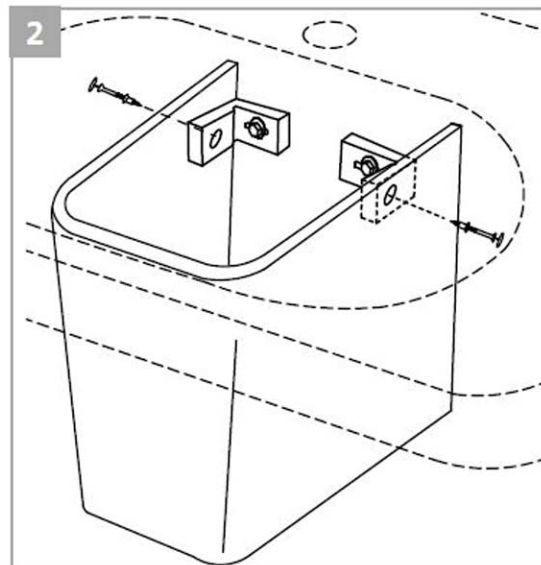

Daytime 45 Semi-pedestal Sink

Code: YXBM-YXCQ

Installation Guidelines

All dimensions are nominal

BISSONNET

Tel. (610) 454-1295 · Fax (610) 454-9385 · info@bissonnet.net · www.bissonnet.net