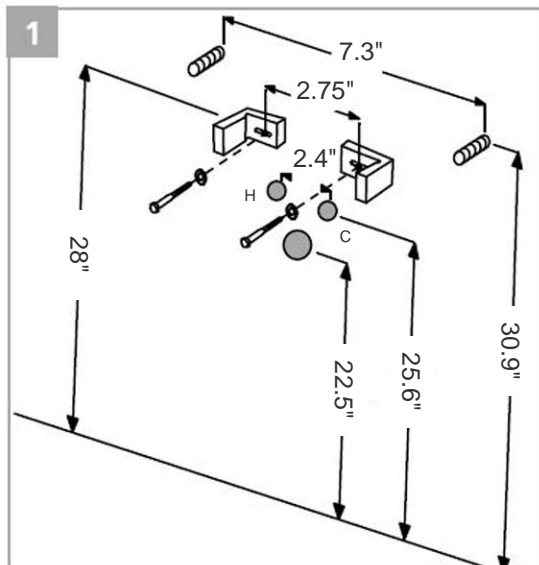

Daytime 45 Semi-pedestal Sink

Item number/ Code: YXBM-YXCQ

Material: Vitreous china

Color/Finish: White/ Unfinished back wall

Installation: Wall-mount

Overall Dimensions: 17.7" L x 14.9" W x 14.8" H

Interior Dimensions (basin area): 13.8" L x 9.3" W x 4.1" H

Faucet Ledge: 4.5" W

Drain hole: Ø1-3/4" Interior Diameter

Faucet hole: Ø1-3/8"

Approx. weight: 47 lbs

Features: With overflow and one faucet hole

Components included: Sink, semi pedestal (shroud) and wall mounting fixing bolts kit

Recommended accessory (not included): Oversized European drain, e.g. Delta push pop-up Drain Ref. 72173

All dimensions are nominal

Roughing-in shown for guidance only. The 3/8" Hot & Cold water-supply tubes and 1-1/4" P-trap outlets are variable and can be determined at the discretion of the installer

BISSONNET

Tel. (610) 454-1295 · Fax (610) 454-9385 · info@bissonnet.net · www.bissonnet.net

Daytime 45 Semi-pedestal Sink

Code: YXBM-YXCQ

Installation Guidelines

All dimensions are nominal

BISSONNET

Tel. (610) 454-1295 · Fax (610) 454-9385 · info@bissonnet.net · www.bissonnet.net