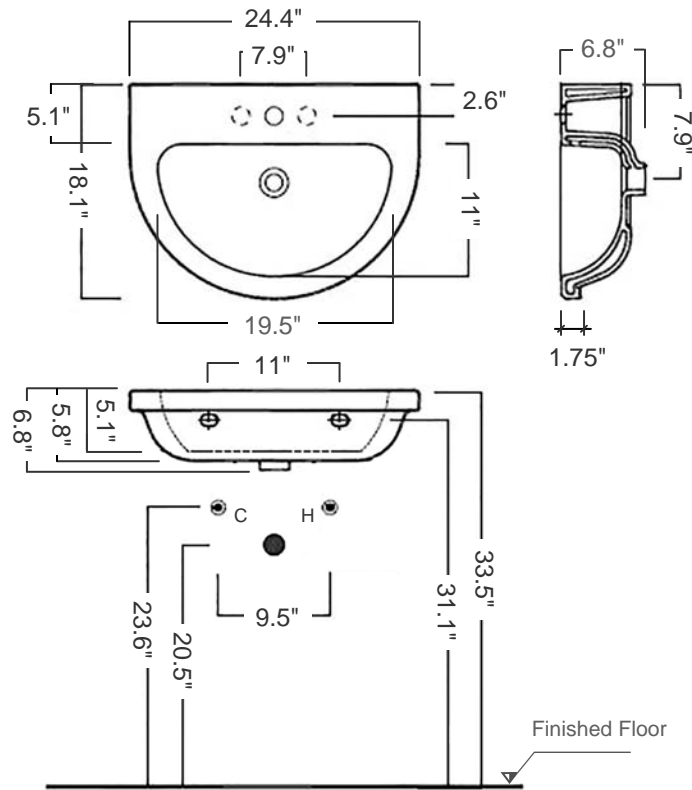

Erika 62

Item number/ Code: YXJE

Material: Vitreous china

Color/Finish: White/ Unfinished back wall

Installation: Wall-mount

Overall Dimensions: 24.4" L x 18.1" W x 6.8" H

Interior Dimensions (basin area): 19.5" L x 11" W x 5.3" H

Faucet Ledge: 5.1" W

Drain hole: Ø1-3/4" Interior Diameter

Faucet hole: Ø1-3/8"

Approx. weight: 44 lbs

Features: With overflow and one predrilled faucet hole, and 2 prepared to drill faucet holes

Components included: Wall mounting fixing bolts Kit

Options (not included and sold separately): Code YXBK Semi Pedestal, or Code YXHE full Pedestal

Recommended accessory (not included): Oversized European drain, e.g. Delta push pop-up Drain Ref. 72173

All dimensions are nominal