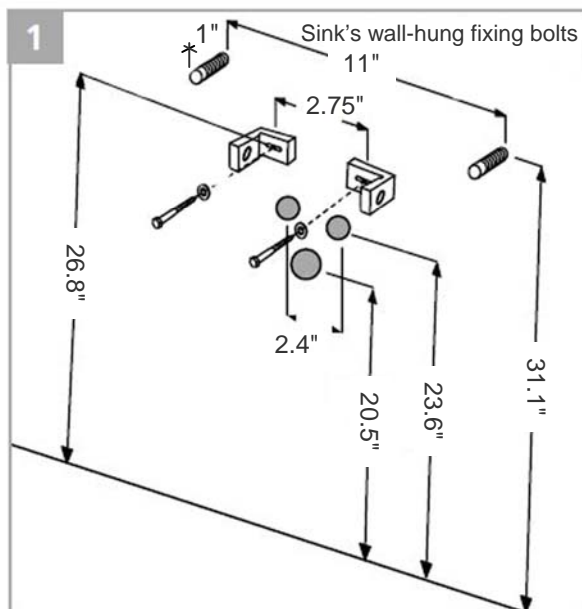

Erika 62 semi-pedestal Sink

Code: YXJE-YXBK

Installation Guidelines

All dimensions are nominal

BISSONNET

Tel. (610) 454-1295 · Fax (610) 454-9385 · info@bissonnet.net · www.bissonnet.net