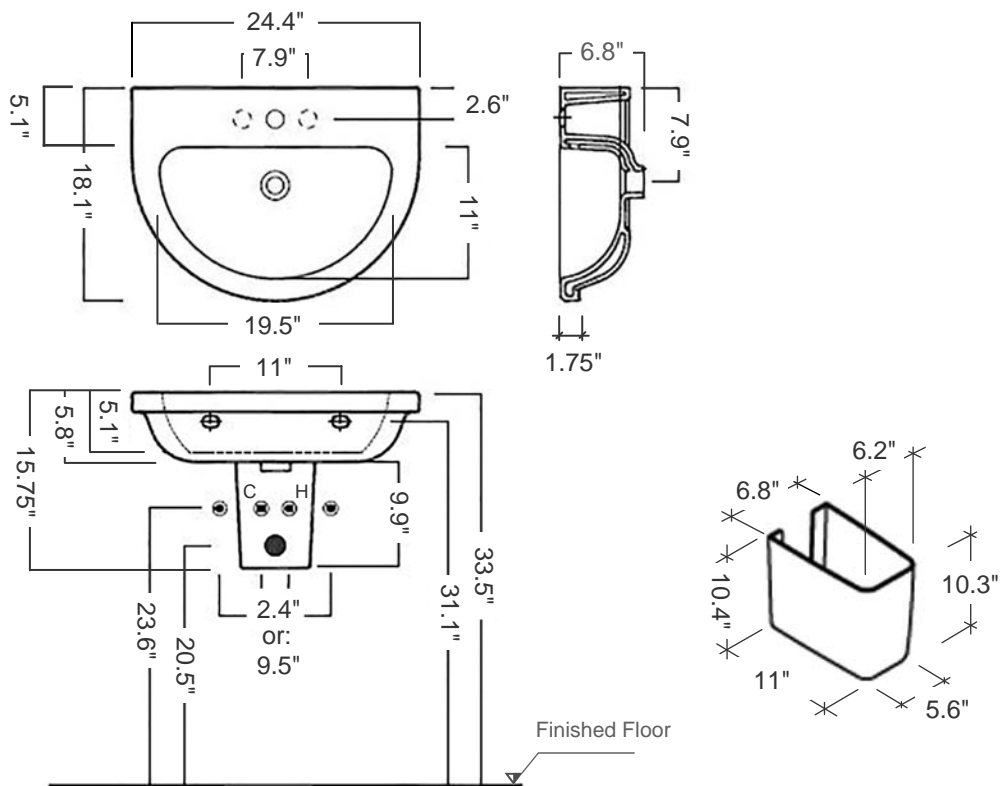

# Erika 62 Semi-pedestal Sink

Item number/ Code: YXJE-YXBK

Material: Vitreous china

Color/Finish: White/ Unfinished back wall

Installation: Wall-mount

Overall Dimensions: 24.4" L x 18.1" W x 15.75" H

Interior Dimensions (basin area): 19.5" L x 11" W x 5.1" H

Faucet Ledge: 5.1" W

Drain hole: Ø1-3/4" Interior Diameter

Faucet hole: Ø1-3/8"

Approx. weight: 60 lbs

Features: With overflow and one predrilled faucet hole, and 2 prepared to drill faucet holes

Components included: Sink, semi pedestal (shroud), and wall mounting fixing bolts Kit

Recommended accessory (not included): Oversized European drain, e.g. Delta push pop-up Drain Ref. 72173

All dimensions are nominal

Faucet and drain fittings not included. Shown only for photographic purposes