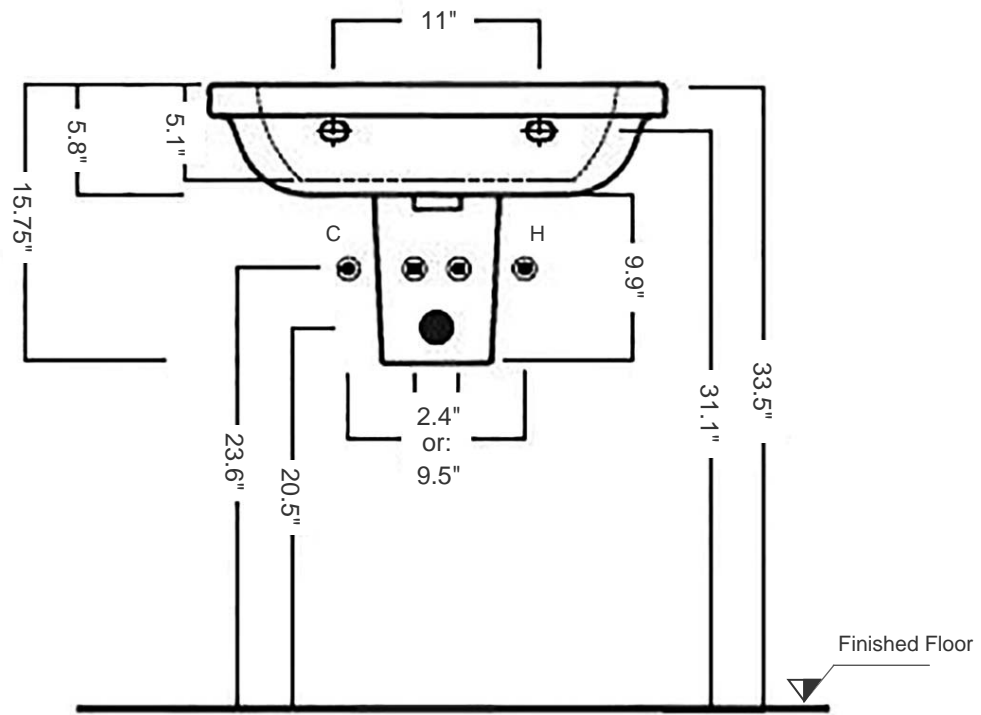

Erika 62 semi-pedestal Sink

Code: YXJE-YXBK

Installation Guidelines

All dimensions are nominal

BISSONNET

Tel. (610) 454-1295 · Fax (610) 454-9385 · info@bissonnet.net · www.bissonnet.net