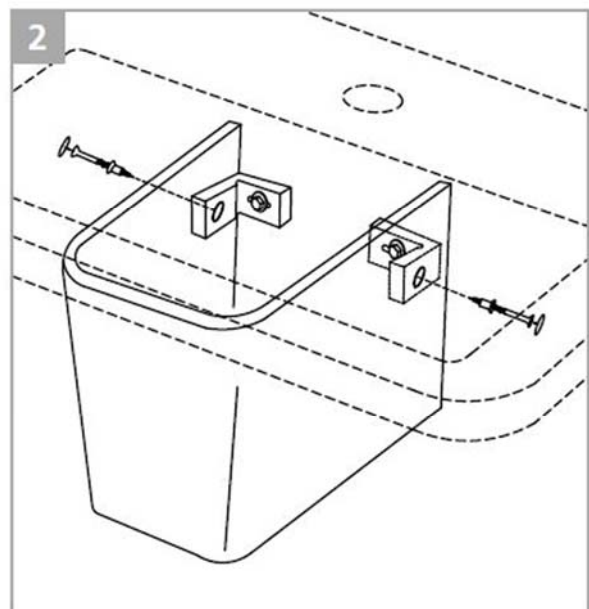

Erika 62 semi-pedestal Sink

Code: YXJE-YXBK

Installation Guidelines

All dimensions are nominal

BISSONNET

Tel. (610) 454-1295 · Fax (610) 454-9385 · info@bissonnet.net · www.bissonnet.net