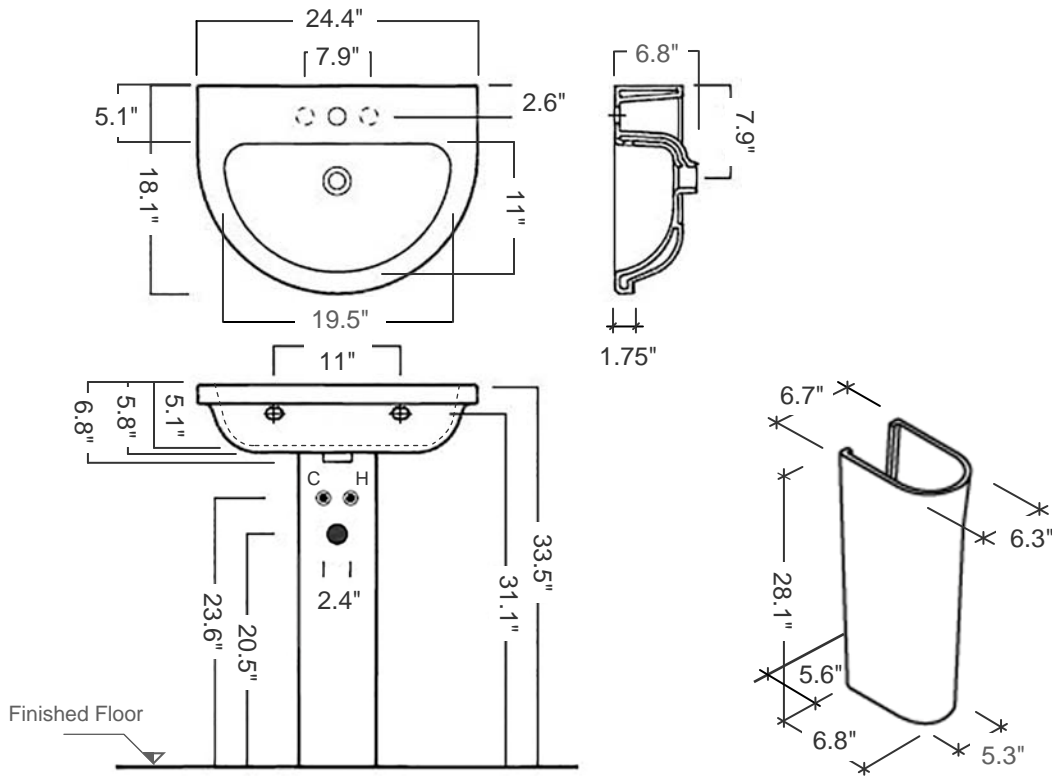

Erika 62 Pedestal Sink

Item number/ Code: YXJE-YXHE

Material: Vitreous china

Color/Finish: White/ Unfinished back wall

Installation: Pedestal

Overall Dimensions: 24.4" L x 18.1" W x 33.5" H

Interior Dimensions (basin area): 19.5" L x 11" W x 5.3" H

Faucet Ledge: 5.1" W

Drain hole: Ø1-3/4" Interior Diameter

Faucet hole: Ø1-3/8"

Approx. weight: 77 lbs

Features: With overflow and one predrilled faucet hole, and 2 prepared to drill faucet holes

Components included: Sink, pedestal, and wall mounting fixing bolts Kit

Recommended accessory (not included): Oversized European drain, e.g. Delta push pop-up Drain Ref. 72173

All dimensions are nominal

Faucet and drain fittings not included. Shown only for photographic purposes